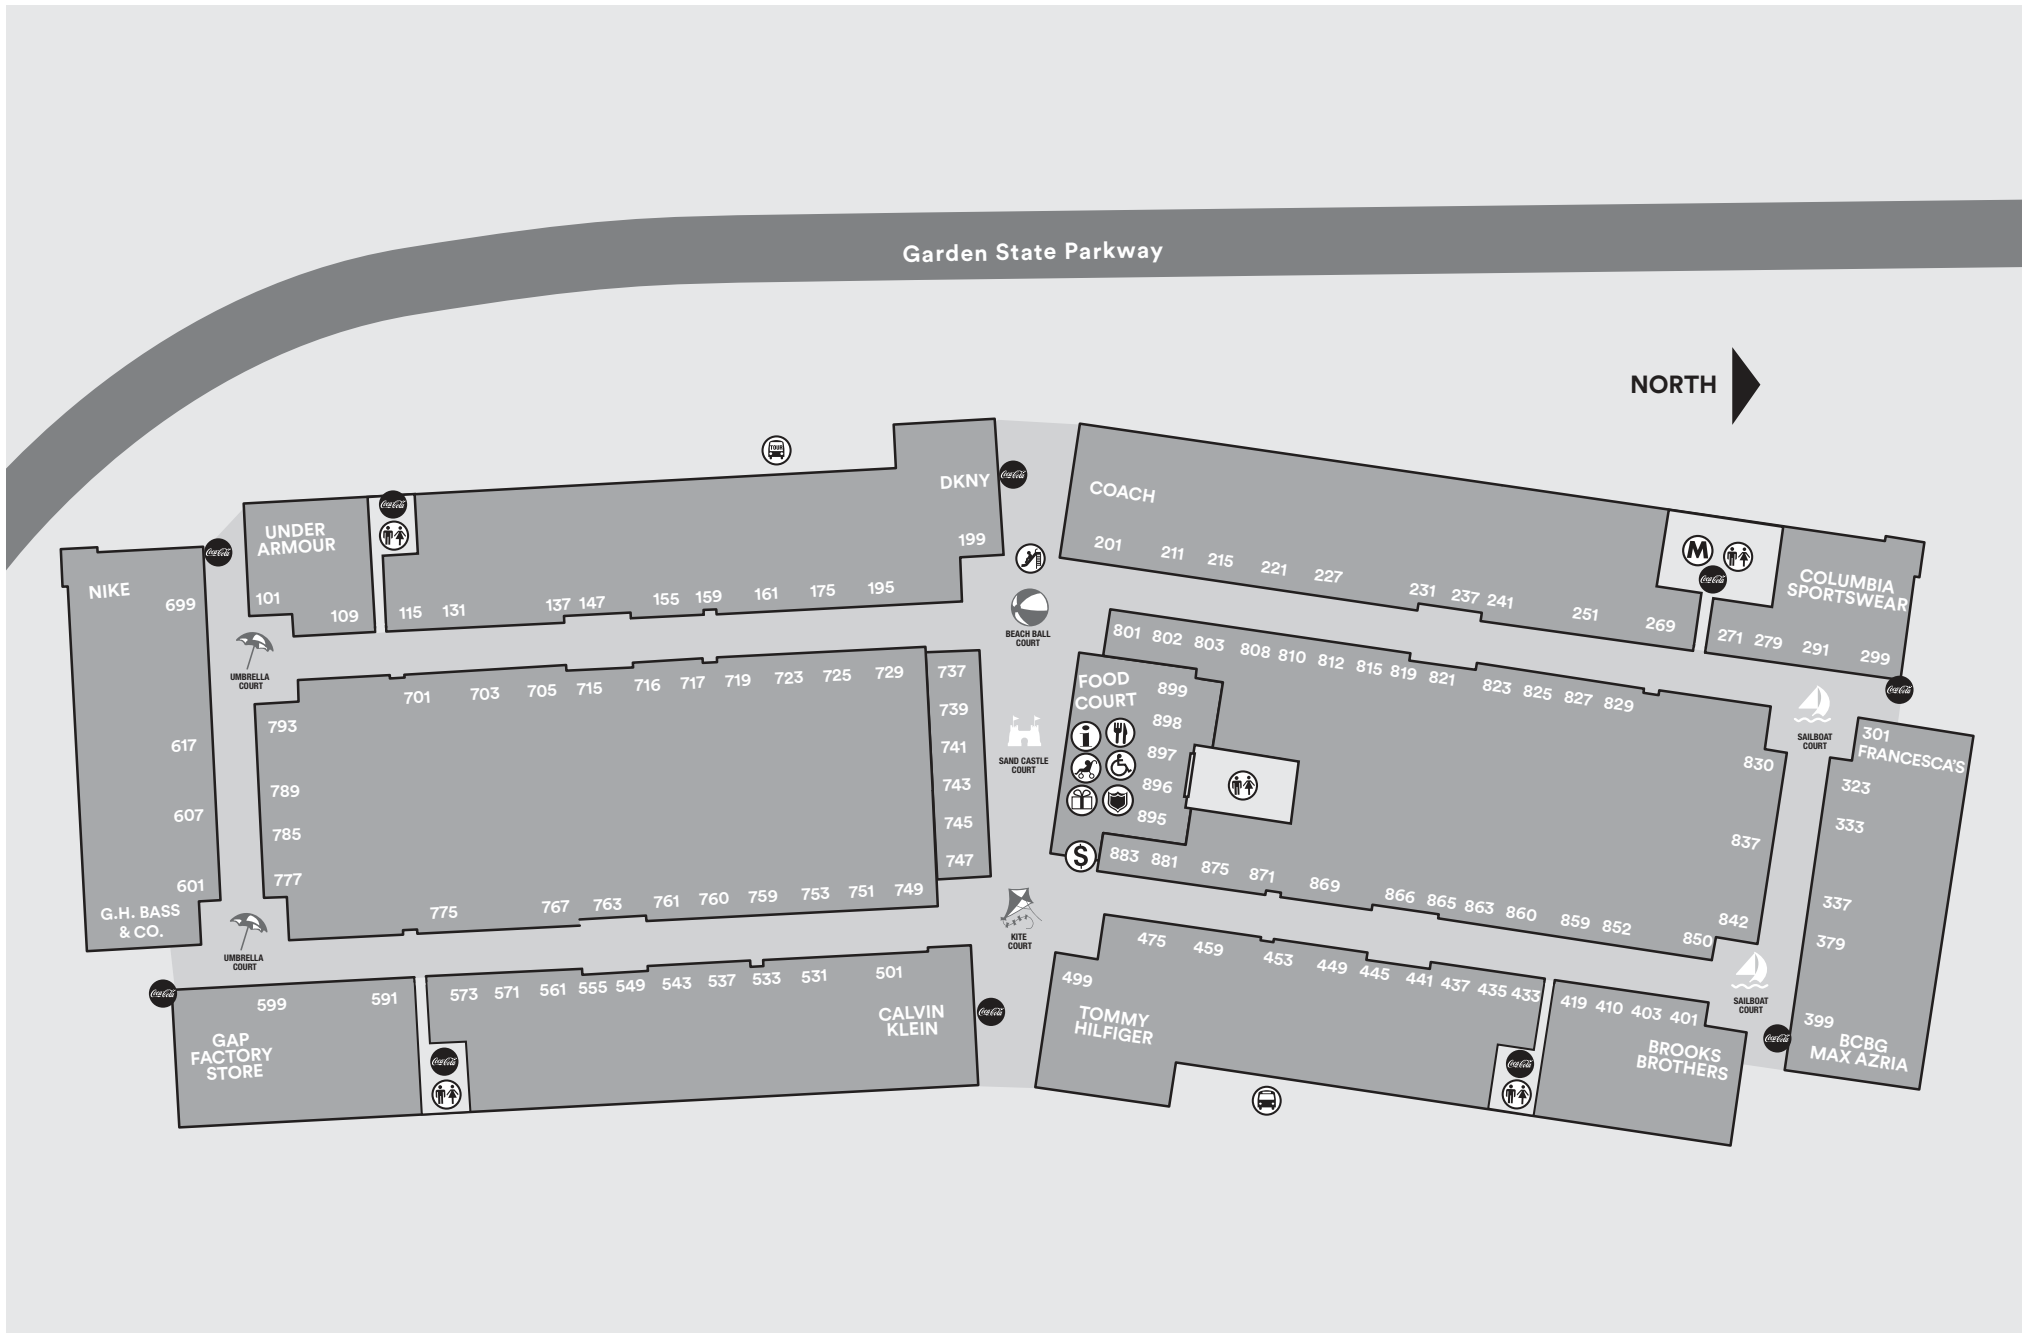

MAP & DIRECTORY

Jersey Shore Premium Outlets®, a Simon Center

DESIGNER FASHIONS & SPORTSWEAR

703	7 For All Mankind	493-4382
869	Adidas	695-0085
211	Aeropostale	493-3673
333	American Eagle Outfitters	493-4617
842	Ann Taylor Factory Store	493-1312
531	A|X Armani Exchange	493-1982
195	Banana Republic Factory Store	493-5148
435	Basler Outlet	481-2155
399	BCBG Max Azria	493-1018
775	Bebe	493-1249
401	Brooks Brothers Factory Store	493-1393
749	Burberry	587-2929
501	Calvin Klein	493-2642
109	Champion	922-9216
241	Charlotte Russe	493-3388
437	Chico's	493-5128
299	Columbia Sportswear	493-2057
785	Diesel	493-8755
199	DKNY	493-2200
830	Eddie Bauer Outlet	493-2871
753	Elie Tahari	695-0370
301	Francesca's	493-1240
599	Gap Factory Store	695-1128
777	Guess Factory Store	493-2578
147	HanesBrands	922-2730
475	J.Crew	918-8412
705	Jockey	493-1002
719	Jos A. Bank	493-5020
453	Kenneth Cole	493-8793
403	Lacoste	493-6101
379	Lane Bryant Outlet	508-2274
715	Levi's Outlet Store	493-4595
793	Loft Outlet	493-2396
561	Lucky Brand	493-1203
863	Maidenform	493-3734
767	Michael Kors	695-0555
829	Motherhood Maternity Outlet	493-6464
607	Nautica	493-0184
837	New York & Company Outlets	493-2171
699	Nike Factory Store	695-0108
812	Oakley Vault	493-3775
823	PacSun	493-0805
231	Quiksilver	493-4234
716	Republic Clothing	643-8688
251	Rue21	493-0160
323	Soma Intimates	695-1790
175	Talbots	493-4213
763	Theory	493-0380
499	Tommy Hilfiger	695-1444

543	True Religion Brand Jeans	493-4296
215	U.S. Polo Assn.	493-9990
101	Under Armour	493-2411
337	The Uniform Outlet	493-4475
789	Van Heusen	493-5988
419	White House Black Market	493-4176
449	Wilson's Leather	493-2840
821	Zumiez	493-2606

SHOES

537	Aldo	493-0431
759	Asics Outlet	695-0503
459	Clarks Bostonian	493-0833
533	Cole Haan	493-3401
617	Converse	493-1030
827	Crocs	493-4220
445	Easy Spirit Outlet	493-6347
155	Ecco	493-1292
850	Famous Footwear Outlet	695-0263
601	G.H. Bass & Co.	695-0114
717	Geox	493-2376
865	Johnston & Murphy	493-1301
819	Journeys	493-0871
549	Nine West Outlet	493-6474
571	Puma	493-1430
131	Reebok	493-6360
131	Rockport	493-6426
860	Saucony	922-2517
221	Skechers	695-1919
859	Sperry Top-Sider	922-4182
723	Stride Rite Keds Sperry	695-0227
591	Timberland	493-6183
161	Ugg Australia	964-9955
815	Vans	493-1516

FOR CHILDREN

725	Carter's	493-5879
701	The Children's Place Outlet	695-0213
871	Crewcuts	493-5943
159	Gymboree Outlet	493-1849
137	Hanna Andersson	481-0392
729	Oshkosh B'gosh	493-3607

ACCESSORIES & JEWELRY

741	Claire's	922-1236
201	Coach	918-0761
201	Coach Men's	918-0761
227	Fossil	493-2630
802	Gold Toe	493-0414
751	Guess Factory Accessories	493-2032
760	Kate Spade New York	493-1638
808	Lids	493-0480
739	Solstice Sunglass Outlet	493-1060
801	Sunglass Hut	493-1490
881	Time Factory Watch Outlet	493-3030
745	Zales Outlet	493-2428

HOUSEWARES & HOME FURNISHINGS

410	Corningware Corelle & More	493-2513
291	Le Creuset	493-8390
237	Waterford Crystal	493-4584

GIFTS & SPECIALTY ITEMS

271	As Seen on TV	493-9200
115	The Body Shop	493-4743
555	The Cosmetics Company Store: MAC · Clinique · Bobbi Brown · Estée Lauder	493-2535
747	Crabtree & Evelyn	695-9550
883	Designer Fragrances & Cosmetic Co. – Lancôme	493-2820
875	Fragrance Outlet	493-8840
743	Godiva Chocolatier	493-1741
810	It'Sugar	695-0450
573	Lindt Chocolate	493-4918
269	Perfumania	493-4116
825	Samsonite	493-5146
737	Swarovski	493-4526
761	Tumi	493-1021
852	Vitamin World	493-5190
433	Yankee Candle	493-0591

FOOD & DRINK