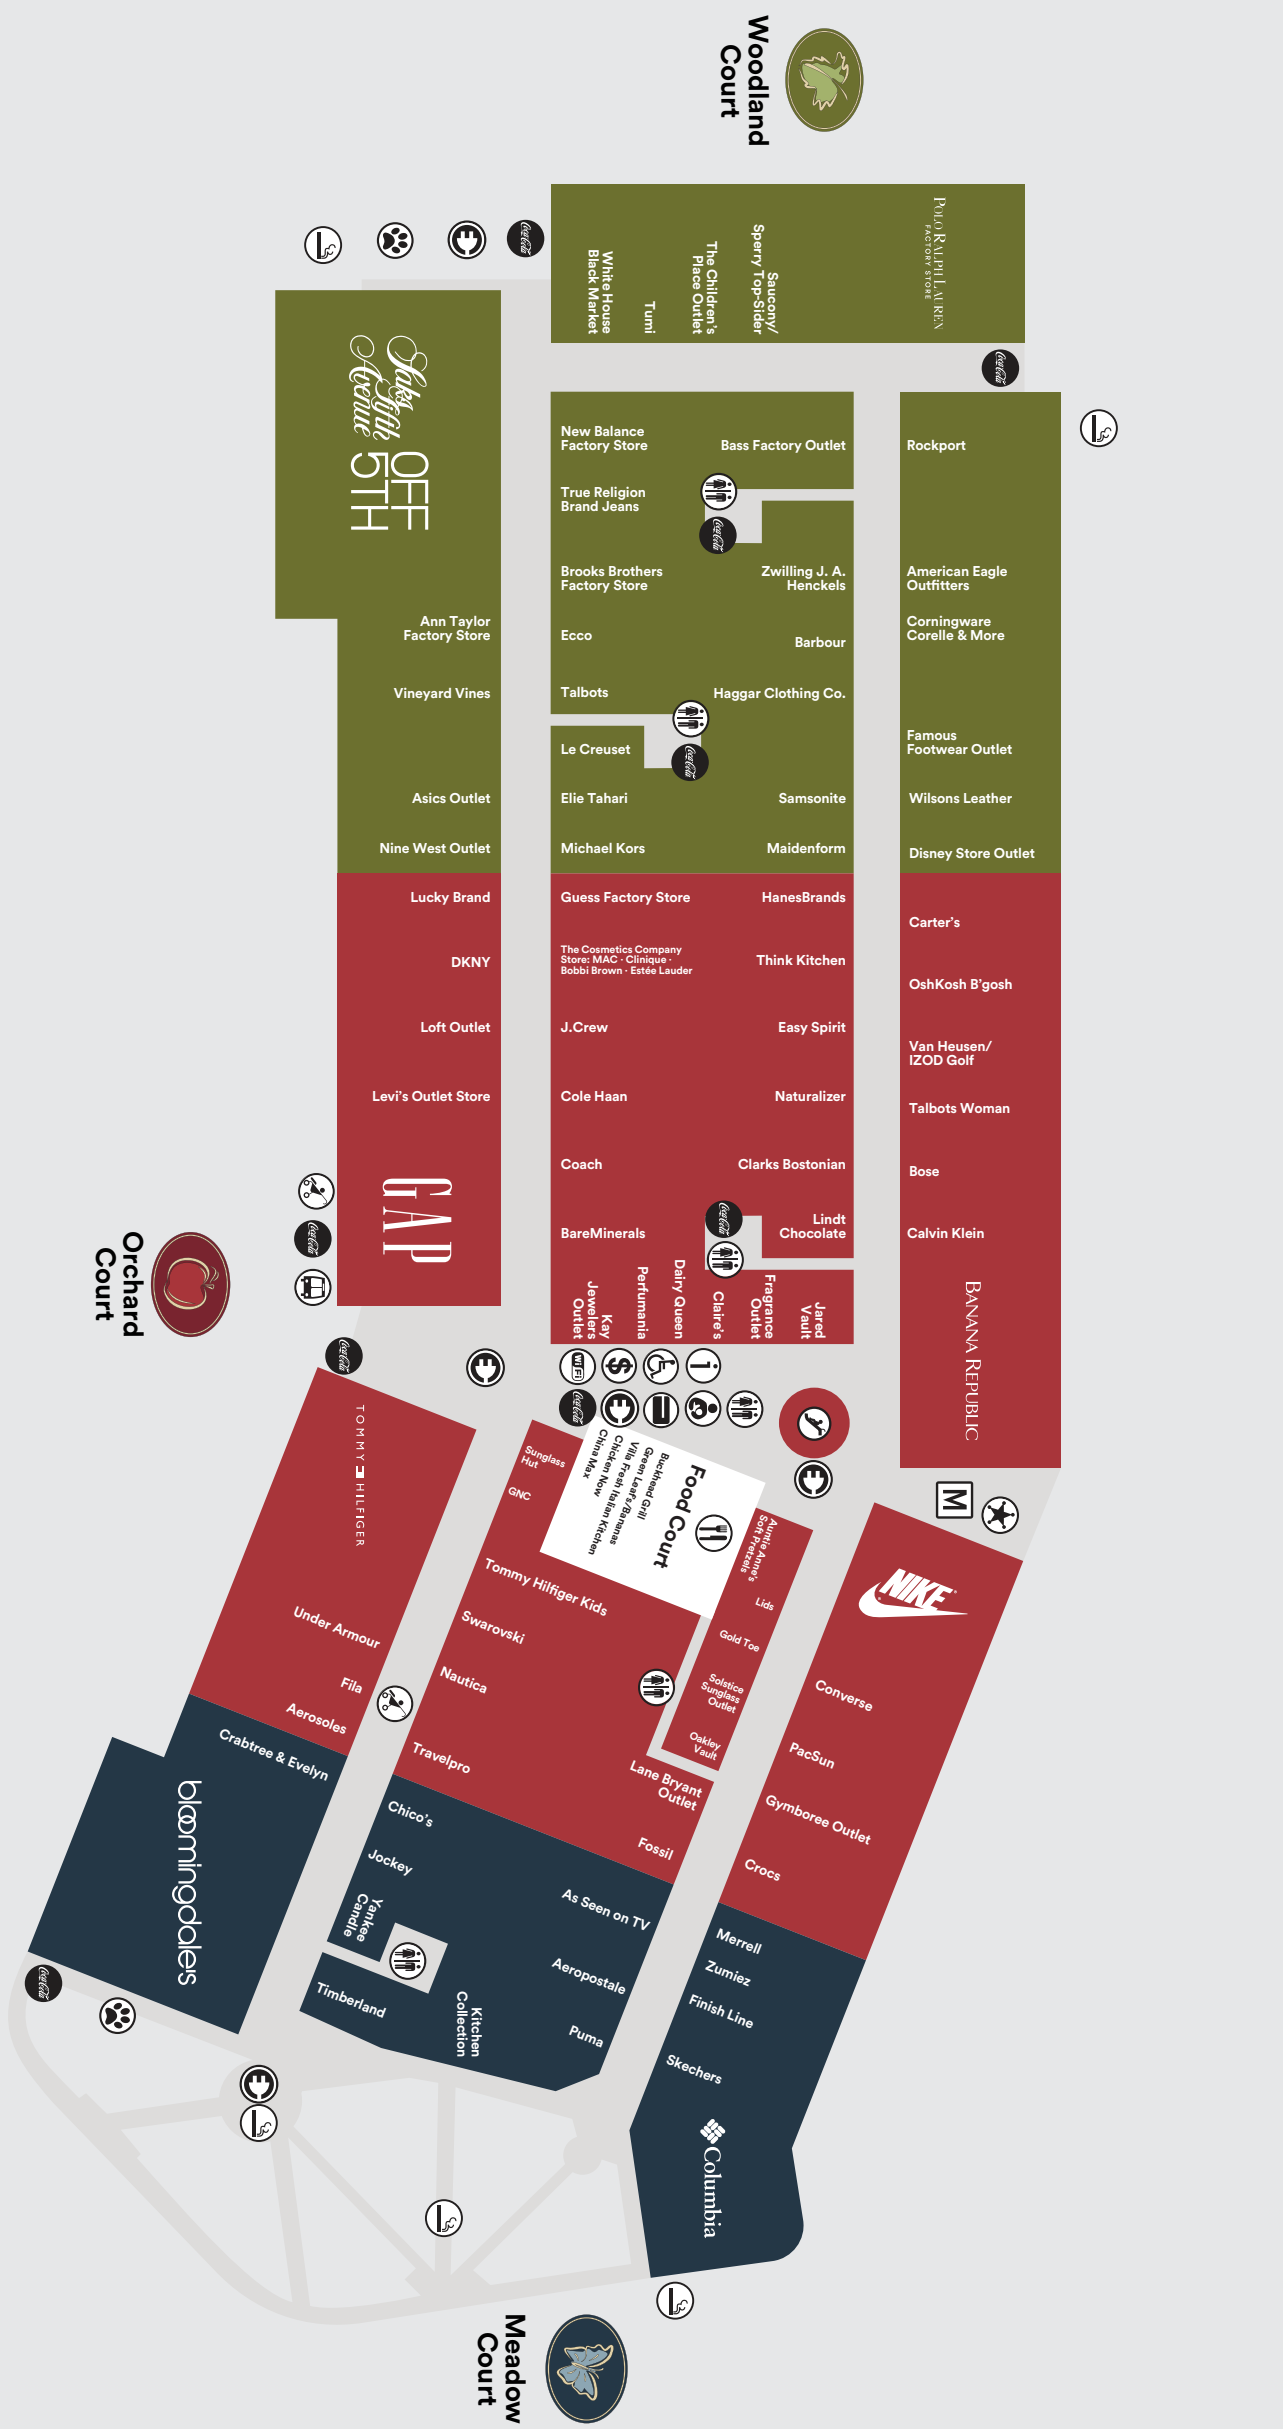

# MAP & DIRECTORY

Merrimack Premium Outlets®, a Simon Center

Everett Turnpike

**DESIGNER FASHIONS & SPORTSWEAR**

671	Aeropostale	424-6709
409	American Eagle Outfitters	424-6814
209	Ann Taylor Factory Store	424-7038
499	Banana Republic Factory Store	424-6168
385	Barbour	423-1102
599	Bloomingtondale's The Outlet Store	420-9080
305	Brooks Brothers Factory Store	424-6418
491	Calvin Klein	424-7350
617	Chico's	424-6455
751	Columbia Sportswear	424-6875
279	DKNY	424-7511
321	Elie Tahari	424-7443
521	Fila	824-9467
299	Gap Outlet	424-6141
329	Guess Factory Store	424-7241
383	Haggar Clothing Co.	424-7259
377	HanesBrands	424-6737
335	J.Crew	429-2600
621	Jockey	424-7270
681	Lane Bryant Outlet	420-9027
291	Levi's Outlet Store	424-6479
285	Loft Outlet	424-7097
267	Lucky Brand	424-6830
379	Maidenform	424-6687
609	Nautica	424-6802
701	Nike Factory Store	424-6755
683	Oakley Vault	424-7649
721	PacSun	424-7194
101	Polo Ralph Lauren Factory Store	424-6538
667	Puma	424-6611
201	Saks Fifth Avenue OFF 5TH	424-7555
315	Talbots	424-7201
481	Talbots Woman	261-2575
501	Tommy Hilfiger	424-7323
303	True Religion Brand Jeans	424-6847
507	Under Armour	424-7387
477	Van Heusen   IZOD Golf	424-7344
235	Vineyard Vines	424-7859
199	White House Black Market	424-6460
435	Wilson's Leather	424-6779
741	Zumiez	424-7020

**MAP INFORMATION**

- Management Office
- Gift Cards
- Restrooms
- Wheelchairs Available
- ATM
- Guest Services
- Playground
- Stroller Rental
- Tour Bus Drop Off/Pick Up
- Coca-Cola Vending
- Pet Station
- Charging Stations
- Food
- Security
- Designated Smoking Area
- Nursing Lounge