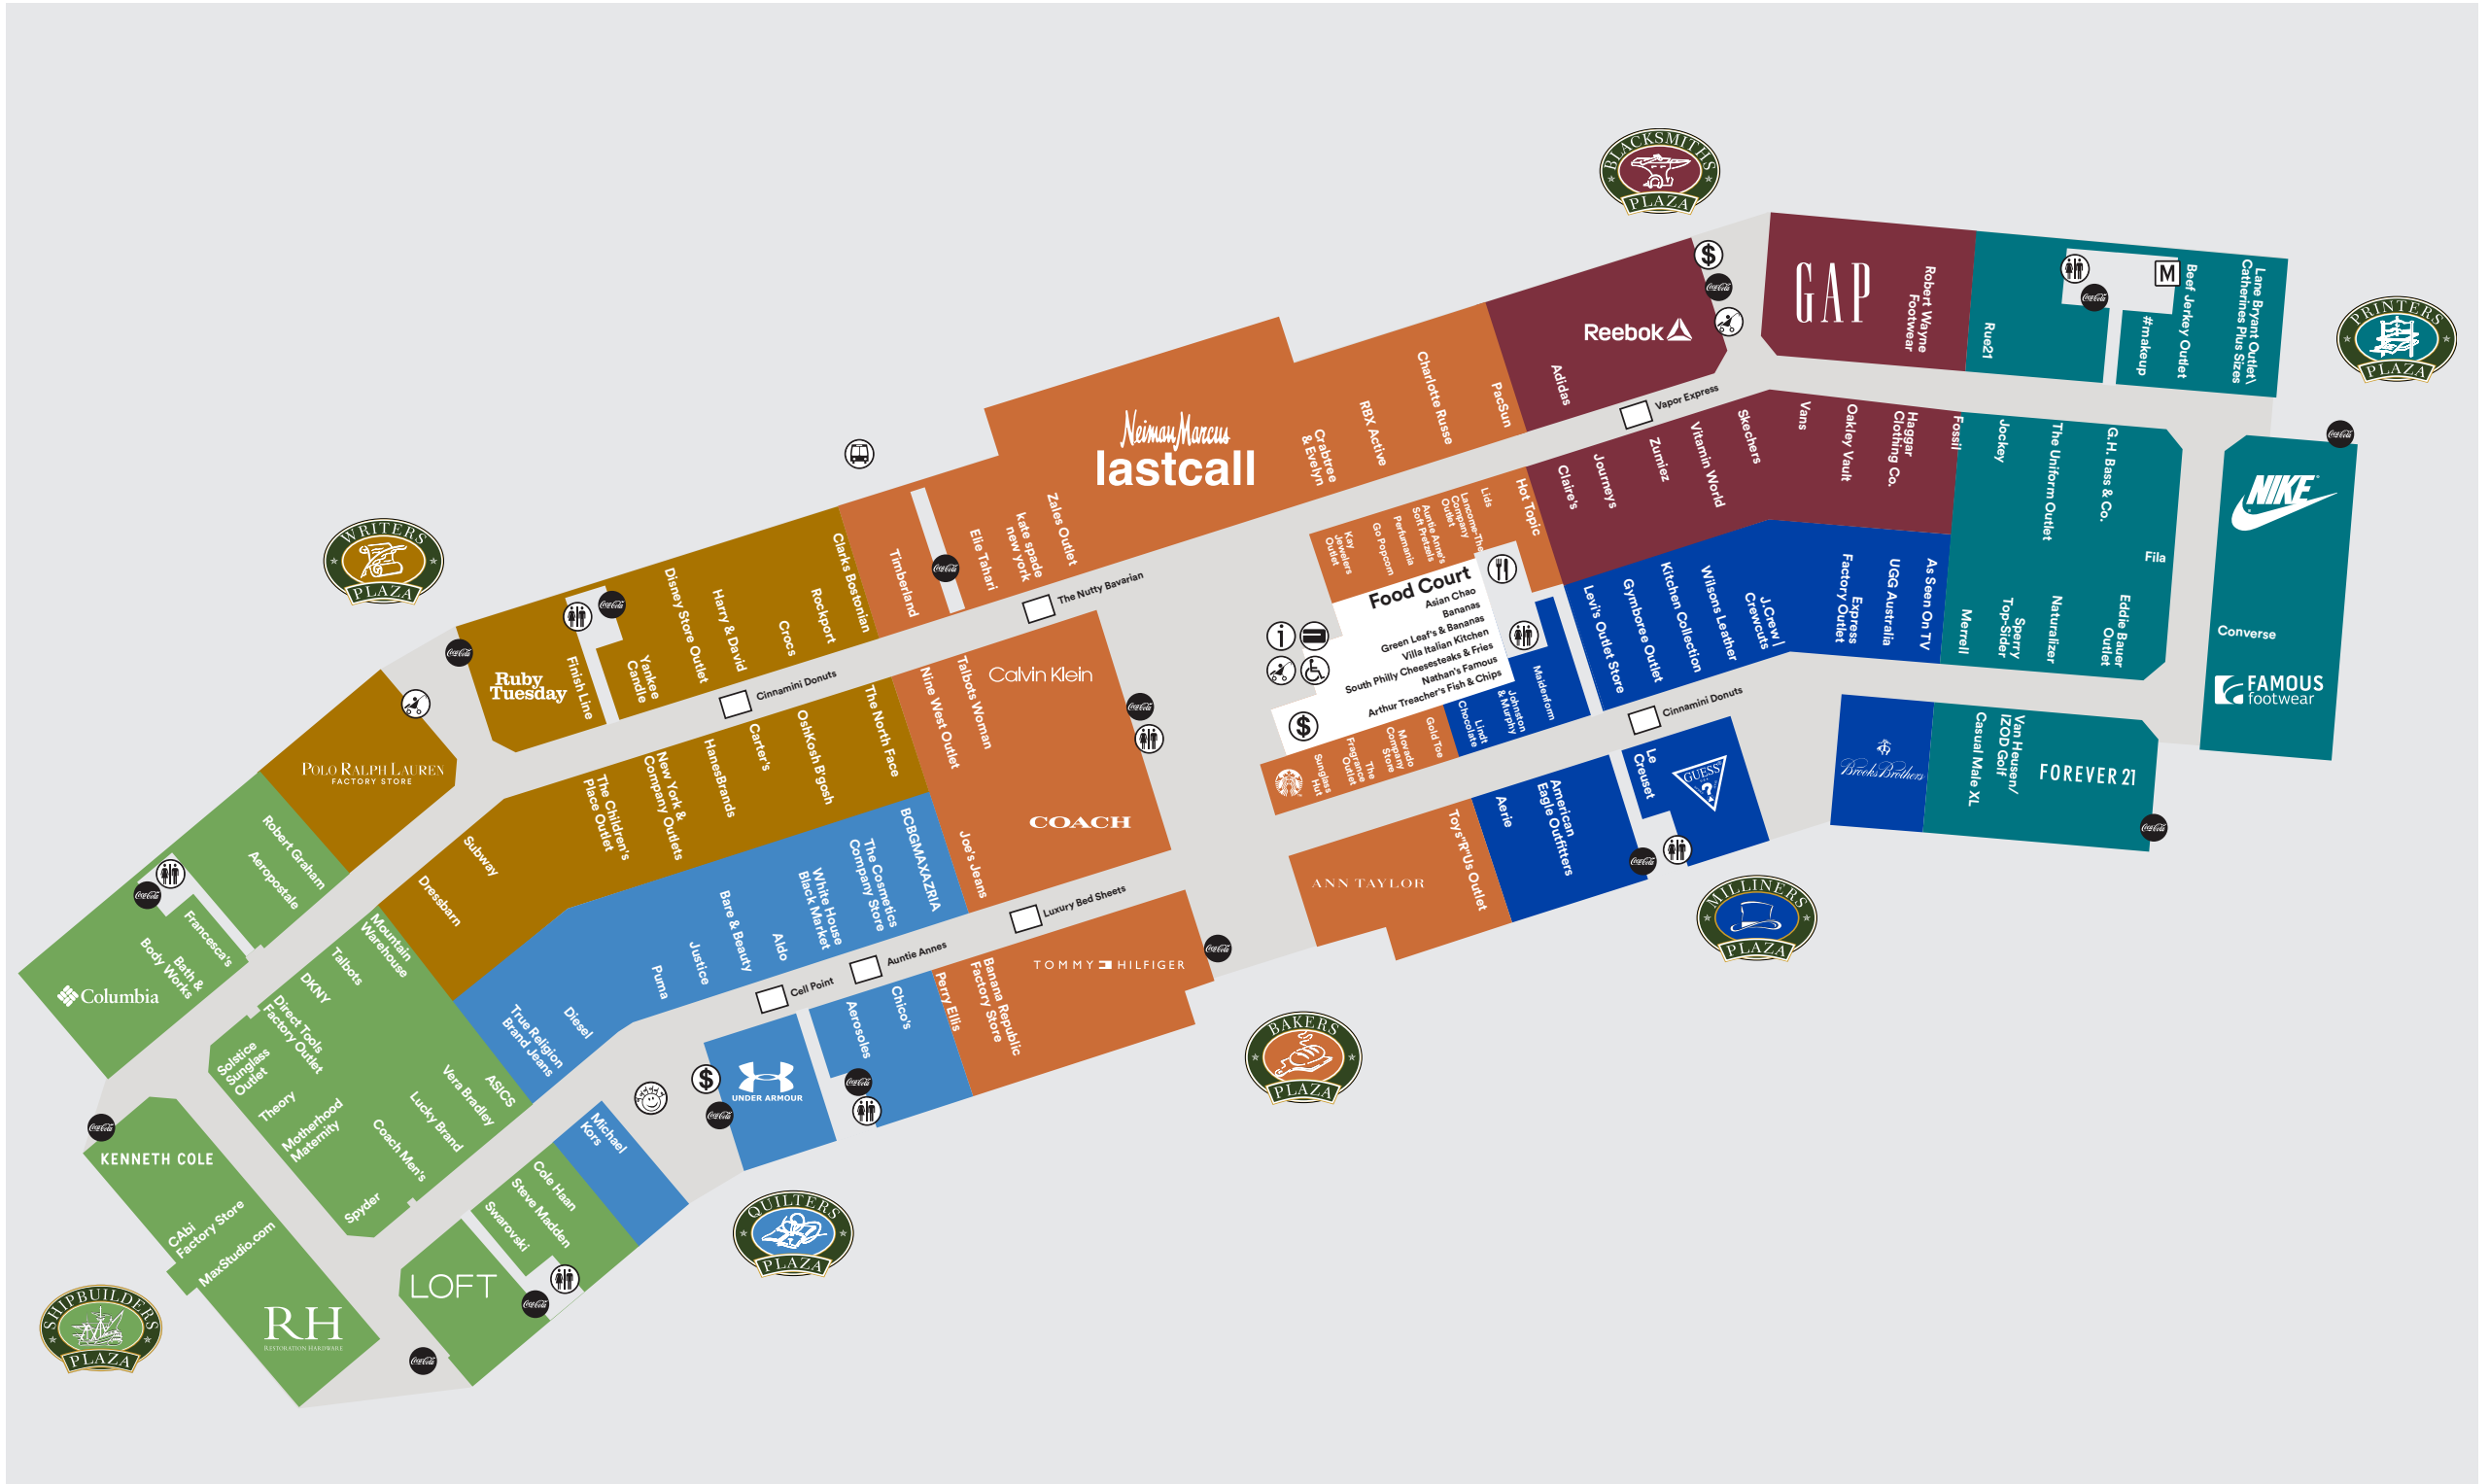

MAP & DIRECTORY

Philadelphia Premium Outlets®, a Simon Center

DESIGNER FASHIONS & SPORTSWEAR

789	Adidas	327-9565
260	Aerie	705-1873
645	Aéropostale	326-7316
241	American Eagle Outfitters	705-1873
299	Ann Taylor Factory Store	718-5660
327	Banana Republic Factory Store	718-8390
1119	BCBGMAXAZRIA	323-0810
199	Brooks Brothers Factory Store	326-1804
579	CABi Factory Store	326-7013
1199	Calvin Klein	326-6841
167	Casual Male XL	327-3849
899	Catherines Plus Sizes (484)	363-2326
763	Charlotte Russe	705-5982
377	Chico's	323-5753
601	Columbia Sportswear	326-8482
1201	Diesel	705-5570
1261	DKNY	705-3856
1291	Dressbarn	323-5321
1099	Eddie Bauer Outlet	327-2961
739	Elie Tahari	970-4547
1009	Express Factory Store	323-2255
1045	Fila	426-0250
101	Forever 21	326-3713
629	Francesca's	970-3896
801	Gap Factory Store	970-8501
201	Guess Factory Store	970-1826
1077	Haggar Clothing Co.	705-1962
1153	Hanes Brands	970-5767
1061	Hot Topic	326-3457
1013	J.Crew	323-5719
1083	Jockey	323-5599
1113	Joe's Jeans	970-3816
599	Kenneth Cole	323-4420
899	Lane Bryant Outlet (484)	363-2331
1021	Levi's Outlet Store	326-4940
499	Loft Outlet	705-0750
1229	Lucky Brand	323-0276
1023	Maidenform	327-1050
553	MaxStudio.com	323-2079
1241	Motherhood Maternity	326-2402
1275	Mountain Warehouse	323-3795
753	Neiman Marcus Last Call	326-4230
1149	New York & Company Outlets	323-3051
901	Nike Factory Store	327-1748
1173	The North Face	323-6575
1075	Oakley Vault	327-1500
771	PacSun	326-1813
365	Perry Ellis	705-5972
699	Polo Ralph Lauren Factory Store	326-3795
657	Robert Graham	232-1750
867	Rue21	970-5241
1235	Spyder	323-4410
1269	Talbots	323-7035
1193	Talbots Woman	925-2317
1245	Theory	326-5040
301	Tommy Hilfiger	718-9571

1207	True Religion Brand Jeans	323-5140
397	Under Armour	326-6205
1085	The Uniform Outlet	327-0800
145	Van Heusen/ IZOD Golf	326-6860
1123	White House Black Market	326-9361
1015	Wilson's Leather	326-3391
1067	Zumiez	323-5795

SHOES

385	Aerosoles	323-1678
1125	Aldo	970-1398
1215	ASICS	970-3236
729	Clarks Bostonian	327-1595
425	Cole Haan	970-5374
989	Converse	326-8000
715	Crocs	705-0129
999	Famous Footwear Outlet	323-6561
703	Finish Line (484)	948-3934
1087	G.H. Bass & Co.	326-6838
1027	Johnston & Murphy	705-6260
1065	Journeys	705-1878
1003	Merrell	327-6978
1001	Naturalizer	327-3081
1185	Nine West Outlet	970-1145
1135	Puma	326-2003
799	Reebok	326-4918
835	Robert Wayne Footwear	327-4920
723	Rockport	718-9051
1071	Skechers	326-9733
1002	Sperry Top-Sider	970-7210
437	Steve Madden	705-5710
733	Timberland	327-1734
1007	UGG Australia	628-3356
1073	Vans	323-4362

FOR CHILDREN

1157	Carter's	970-3246
1137	The Children's Place Outlet	705-4890
707	Disney Store Outlet	323-4810
1019	Gymboree Outlet	326-7051
1131	Justice	323-8380
1165	OshKosh B'gosh	327-1354

ACCESSORIES & JEWELRY

1063	Claire's	327-4584
1101	Coach	326-4860
1233	Coach Men's	327-2354
1081	Fossil	323-1472
1030	Gold Toe	323-5476
740	kate spade new york	326-6242
1051	Kay Jewelers Outlets	326-2283
1059	Lids	970-6890
401	Michael Kors	327-8000
1031	Movado Company Store	705-5592
1247	Solstice Sunglass Outlet (484)	933-4587
1035	Sunglass Hut	327-2711
467	Swarovski	323-2052
1223	Vera Bradley	323-1366
741	Zales Outlet	323-8187

HOUSEWARES & HOME FURNISHINGS

1017	Kitchen Collection	718-1280
225	Le Creuset	327-0403
501	Restoration Hardware	970-1518
K5	Luxury Bedsheets	970-1518

GIFT & SPECIALTY ITEMS