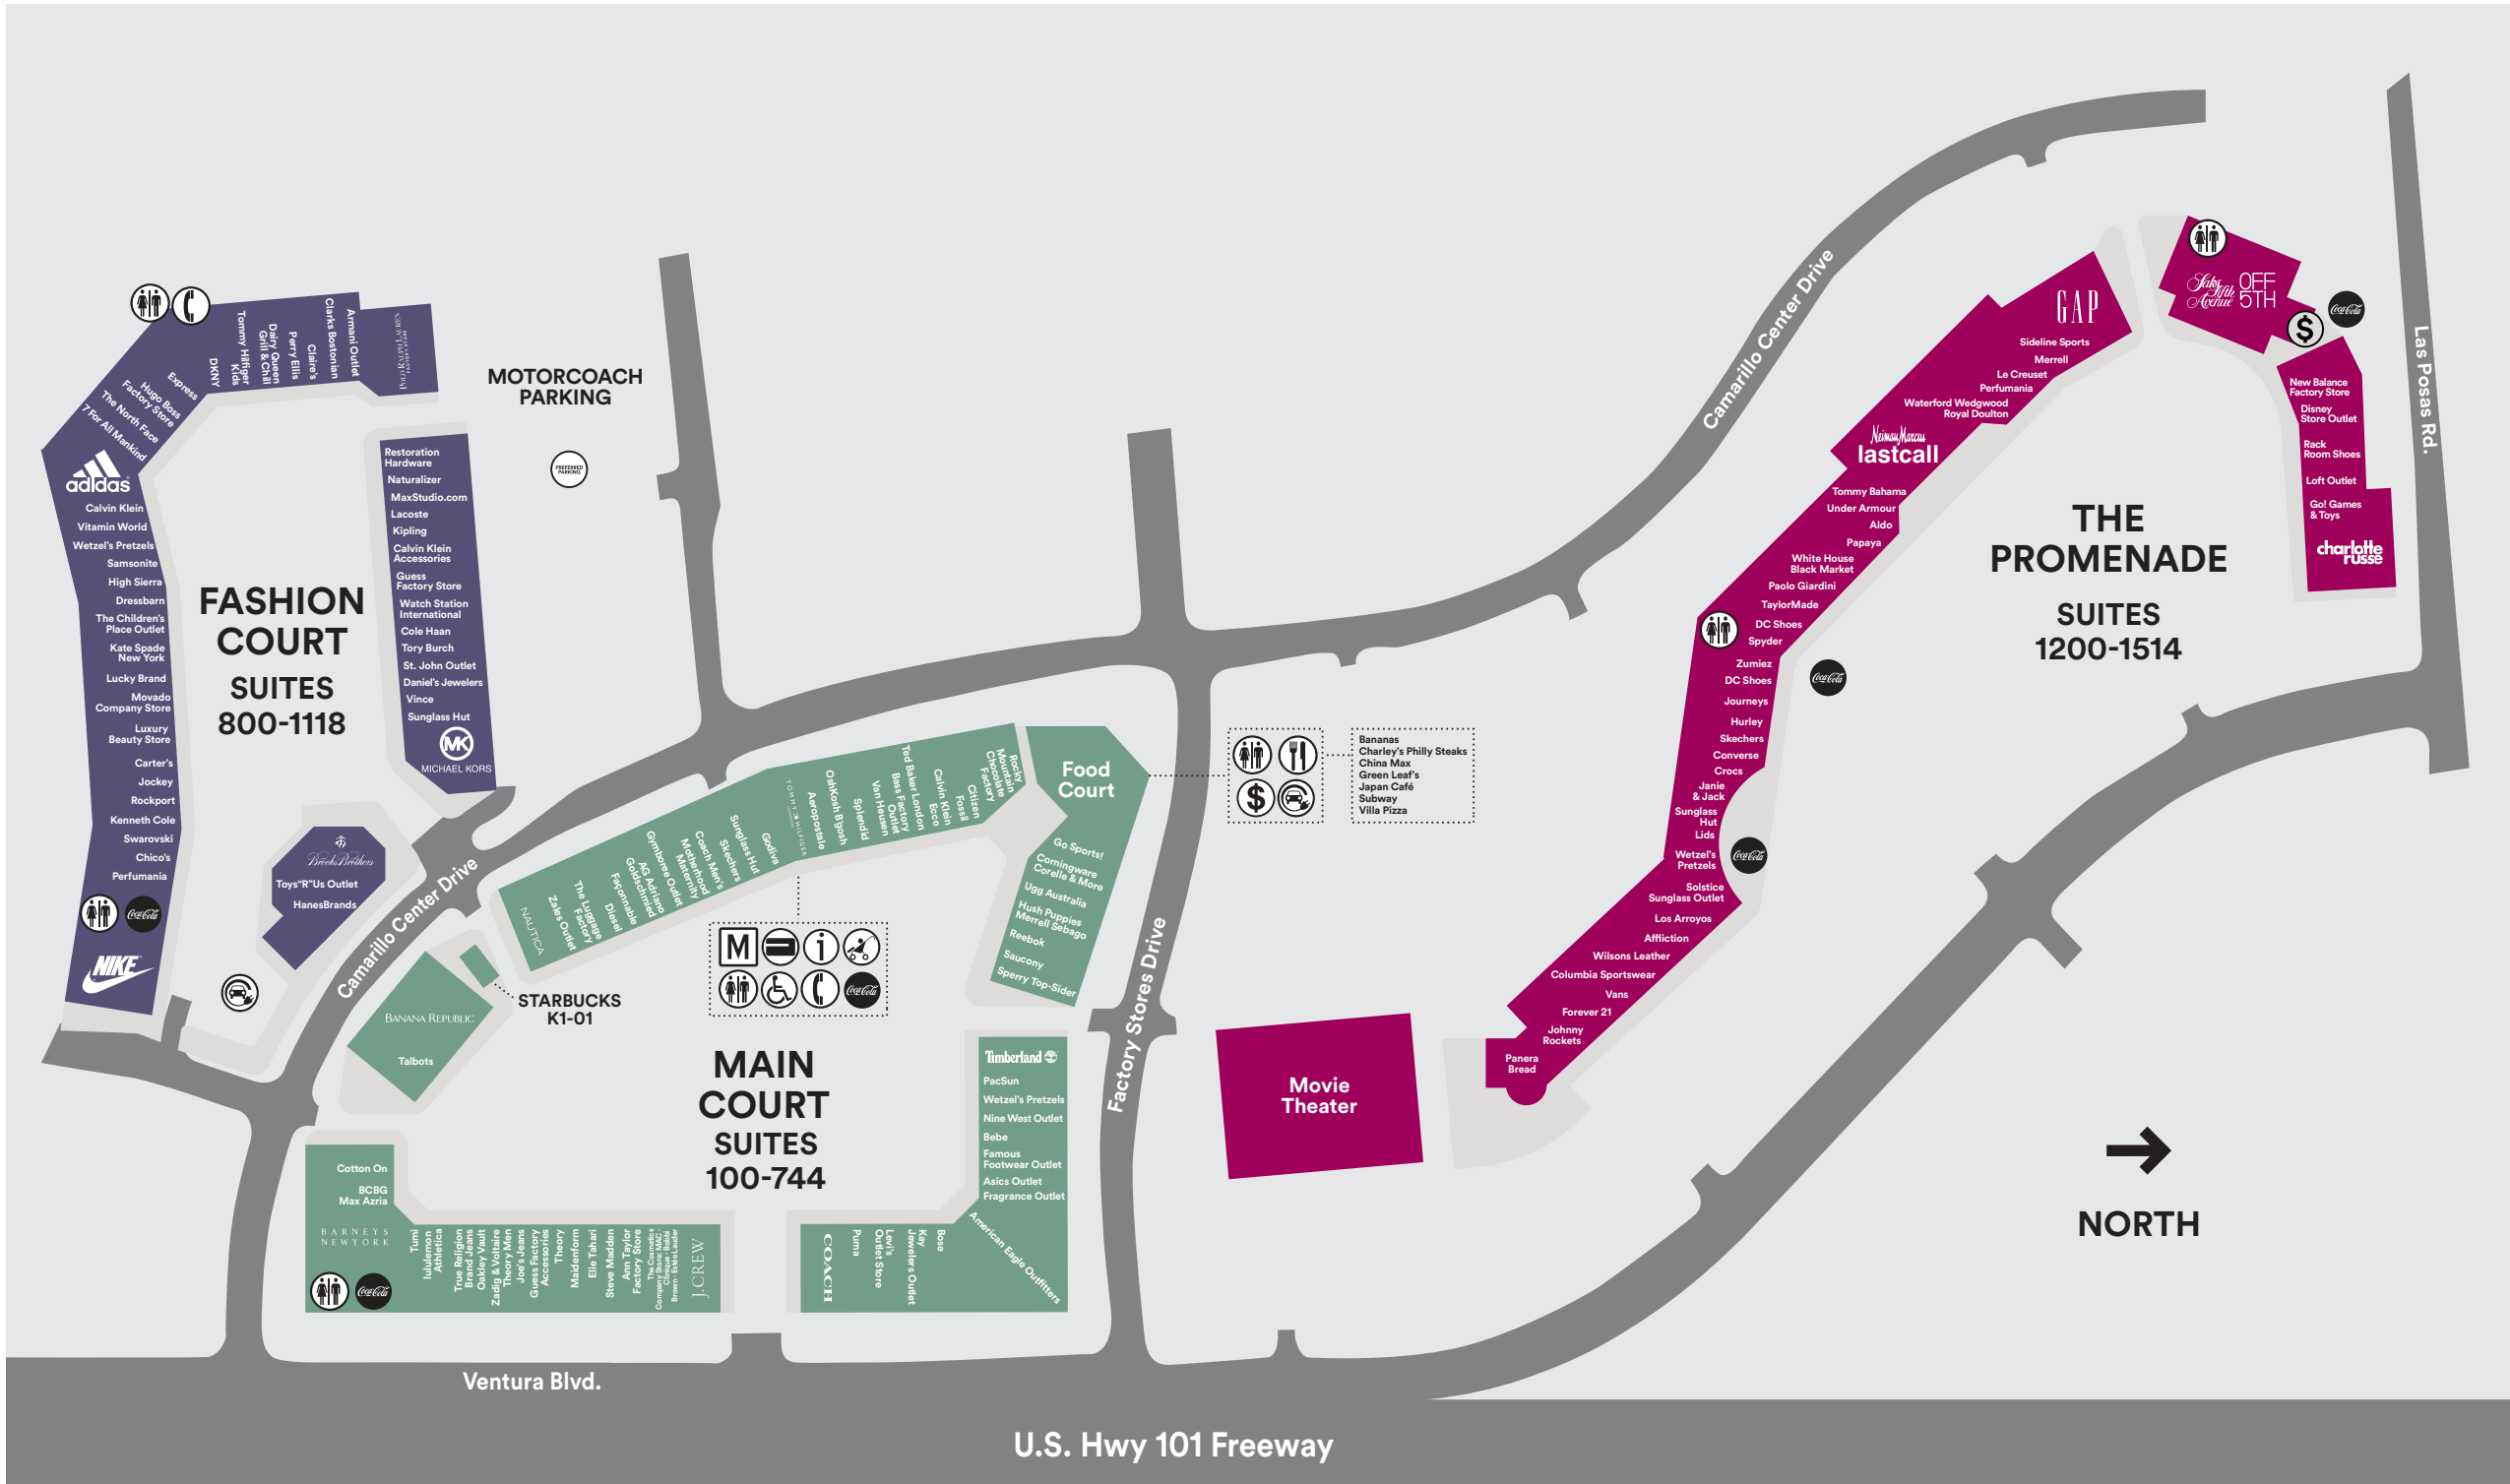

MAP & DIRECTORY

Camarillo Premium Outlets®, a Simon Center

DESIGNER FASHIONS & SPORTSWEAR

954	7 For All Mankind	383-5957
956	Adidas	482-3489
500	Aeropostale	482-0084
1215	Affliction	482-1666
526	AG Adriano Goldschmied	437-1713
112	American Eagle Outfitters	383-6215
738	Ann Taylor Factory Store	383-0482
914	Armani Outlet	388-1738
600	Banana Republic Factory Store	484-6817
710	Barneys New York Outlet	445-1123
142	Bebe	445-1482
704	BCBGMAXAZRIA	383-0277
1118	Brooks Brothers Factory Store	383-6225
410	Calvin Klein	482-8219
958	Calvin Klein	482-9004
1514	Charlotte Russe	484-9848
1022	Chico's	383-0662
1211	Columbia Sportswear	388-2860
700	Cotton On	445-1002
532	Diesel	484-5591
930	DKNY	987-7346
970	Dressbarn	383-0443
732	Elie Tahari	322-3611
940	Express	702-0770
530	Façonnable	482-3800
1203	Forever 21	389-1262
1368	Gap Outlet	383-3047
820	Guess Factory Store	389-1810
1102	HanesBrands	383-0144
946	Hugo Boss Factory Store	388-6060
1306	Hurley	384-2759
744	J.Crew	388-4976
1008	Jockey	482-6261
724	Joe's Jeans	445-6690
1016	Kenneth Cole	445-8779
830	Lacoste	389-5365
102	Levi's Outlet Store	987-8896
1510	Loft Outlet	482-0464
996	Lucky Brand	384-1381
714	lululemon athletica	383-3673
730	Maidenform	445-9430
834	MaxStudio.com	388-5642
800	Michael Kors	383-0500
520	Motherhood Maternity	383-0484
538	Nautica	482-9516
1350	Neiman Marcus Last Call	383-5769
1030	Nike Factory Store	384-4480
952	The North Face	484-4010
722	Oakley Vault	384-8513
152	PacSun	384-9095
1320	Paolo Giardini	482-7566
1324	Papaya	383-3737
924	Perry Ellis	987-9130
908	Polo Ralph Lauren Factory Store	383-2772
1400	Saks Fifth Avenue OFF 5TH	987-4475

434	Splendid	388-3572
1316	Spyder	482-0808
808	St. John Outlet	445-4194
620	Talbots	383-0602
418	Ted Baker London	383-3567
728	Theory	388-5628
718	Theory Men	383-3180
1340	Tommy Bahama	482-8868
502	Tommy Hilfiger	484-3040
812	Tory Burch	445-1495
716	True Religion Brand Jeans	482-0106
1334	Under Armour	445-1238
430	Van Heusen	445-9870
804	Vince	233-3853
1322	White House Black Market	383-8002
1213	Wilson's Leather	987-7100
720	Zadig & Voltaire	484-3030
1314	Zumiez	987-3246

SHOES

1330	Aldo	388-2157
130	ASICS	484-3024
424	Bass Factory Outlet	388-3468
918	Clarks Bostonian	445-2942
816	Cole Haan	987-8448
1304	Converse	484-1138
1302	Crocs	484-1711
1317	DC Shoes	389-0537
416	Ecco	445-1331
134	Famous Footwear Outlet	484-3565
216	Hush Puppies Merrell Sebago	389-1816
1309	Journeys	389-4685
1360	Merrell	389-6586
836	Naturalizer	383-5999
1500	New Balance Factory Store	383-3586
146	Nine West Outlet	484-0225
101	Puma	445-8533
1506	Rack Room Shoes	383-6404
210	Reebok	388-5650
1012	Rockport	383-0034
204	Saucony	388-3855
1311	Skechers	388-1029
512	Skechers	389-7424
202	Sperry Top-Sider	987-9690
734	Steve Madden	388-3258
154	Timberland	987-5622
218	Ugg Australia	388-1771
1209	Vans	388-9733

FOR CHILDREN

1006	Carter's	384-0027
976	The Children's Place Outlet	987-3718
1504	Disney Store Outlet	383-8364
524	Gymboree Outlet	987-0367
1300	Janie & Jack	384-8453
436	OshKosh B'gosh	445-1116
928	Tommy Hilfiger Kids	389-4387

ACCESSORIES & JEWELRY