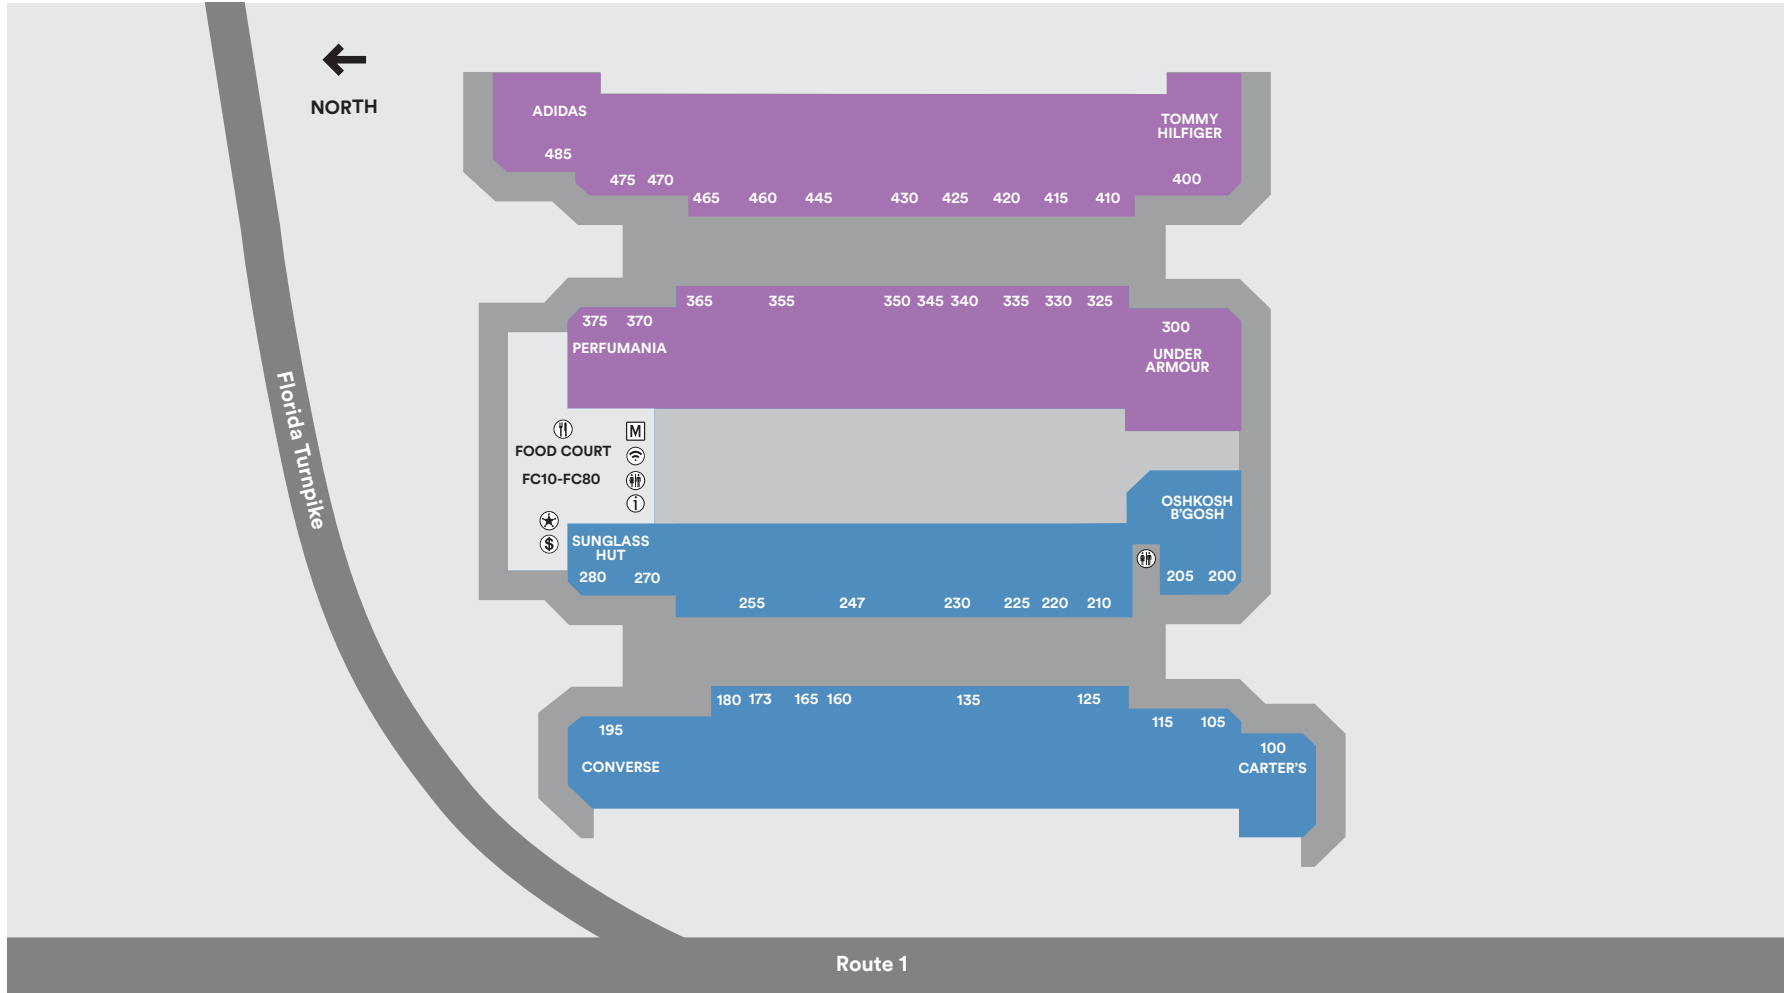

MAP & DIRECTORY

Florida Keys Outlet Center, a Simon Center

DESIGNER FASHIONS & SPORTSWEAR

485	Adidas Clearance	246-5190
210	Aeropostale	246-9630
350	Alexander Italian Suits	246-3444
247	American Eagle Outfitters	245-1478
355	Beall's Outlet	242-9621
430	Calvin Klein Clearance	247-3905
445	Dressbarn	246-2070
173	Gap Factory Store	(786) 243-9466
125	Guess Factory Store	247-1199
265	Levi's Outlet Store	248-5822
425	Nautica	248-0310
135	Nike Clearance Store	248-7991
230	Perry Ellis Outlet	242-0569
400	Tommy Hilfiger	245-6118
300	Under Armour Clearance House	(786) 465-4954
205	U.S. Polo Assn	242-8820
325	Van Heusen	248-9935

FOR CHILDREN

100	Carter's	246-9161
105	Gymboree Outlet	246-3514
200	OshKosh B'gosh	248-7100
330	Tommy Hilfiger Kids	248-9945

SHOES

335	Bass Factory Outlet	245-6750
195	Converse Clearance	(305) 248-3876

225	Crocs	245-4622
115	Famous Footwear Outlet	246-7966
475	Nine West Outlet	248-8666
415	Rack Room Shoes	245-2446
160	Skechers	247-0007

MAP INFORMATION

- Management Office
- Information
- ATM
- Playground
- Wifi Capable Food Court
- Coca-Cola
- Vending Machines
- Restrooms
- Food

CENTER HOURS

Mon-Sat	10AM-9PM
Sun	11AM-7PM

Call for seasonal and special holiday hours:
(305) 248-4727