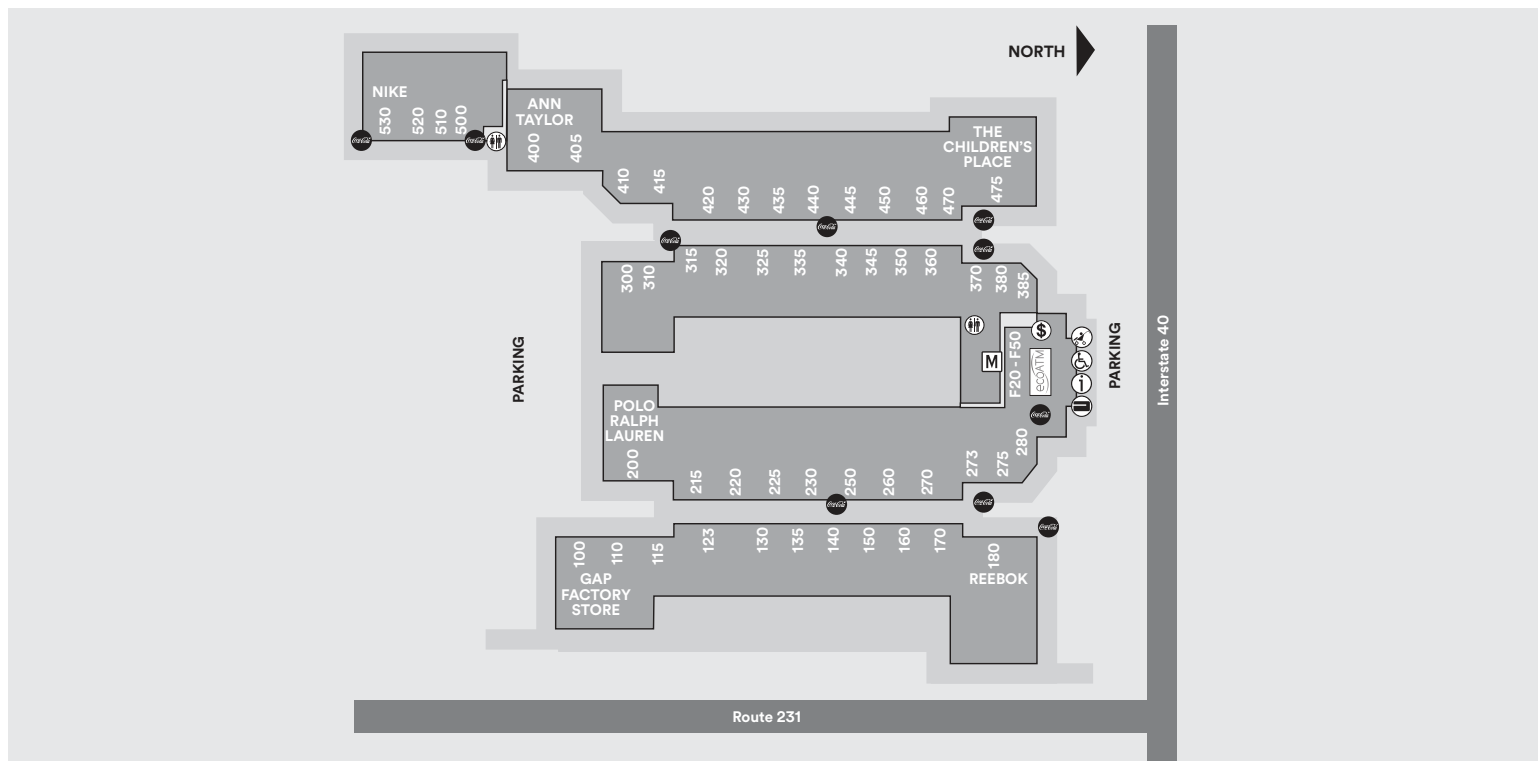

MAP & DIRECTORY

Lebanon Premium Outlets®, a Simon Center

DESIGNER FASHIONS & SPORTSWEAR

315	Aeropostale	453-0828
470	American Eagle Outfitters	547-1698
400	Ann Taylor Factory Store	449-2438
340	Bon Worth	449-8585
370	Brides on a Budget	449-4548
170	Brooks Brothers Factory Store	453-3636
350	Christopher & Banks	453-6858
270	Dressbarn / Dressbarn Woman	453-8857
230	Eddie Bauer Outlet	453-6928
100	Gap Factory Store	453-9686
420	Guess Factory Store	449-2663
220	HanesBrands	453-8887
160	Jos. A Bank	449-1721
415	Jones New York	453-9876
335	Kasper	449-1918
510	Lane Bryant Outlet	965-3066
123	Loft Outlet	444-1158
430	Maurices	443-1032
530	Nike Clearance Store	443-3521
445	PacSun	443-7934
200	Polo Ralph Lauren Factory Store	444-0215
325	Rue21	449-4282
405	Van Heusen	443-2954
310	Wilsons Leather	453-0881

FOR CHILDREN

110	Carter's	453-5392
475	The Children's Place Outlet	443-2820
150	Gymboree Outlet	449-9340
275	Kian Toys	449-2440

SHOES

250	Famous Footwear Outlet	453-0004
360	Fun Shoes	466-7089
440	Rack Room Shoes	444-1551
180	Reebok	547-1900
273	Skechers	449-9705