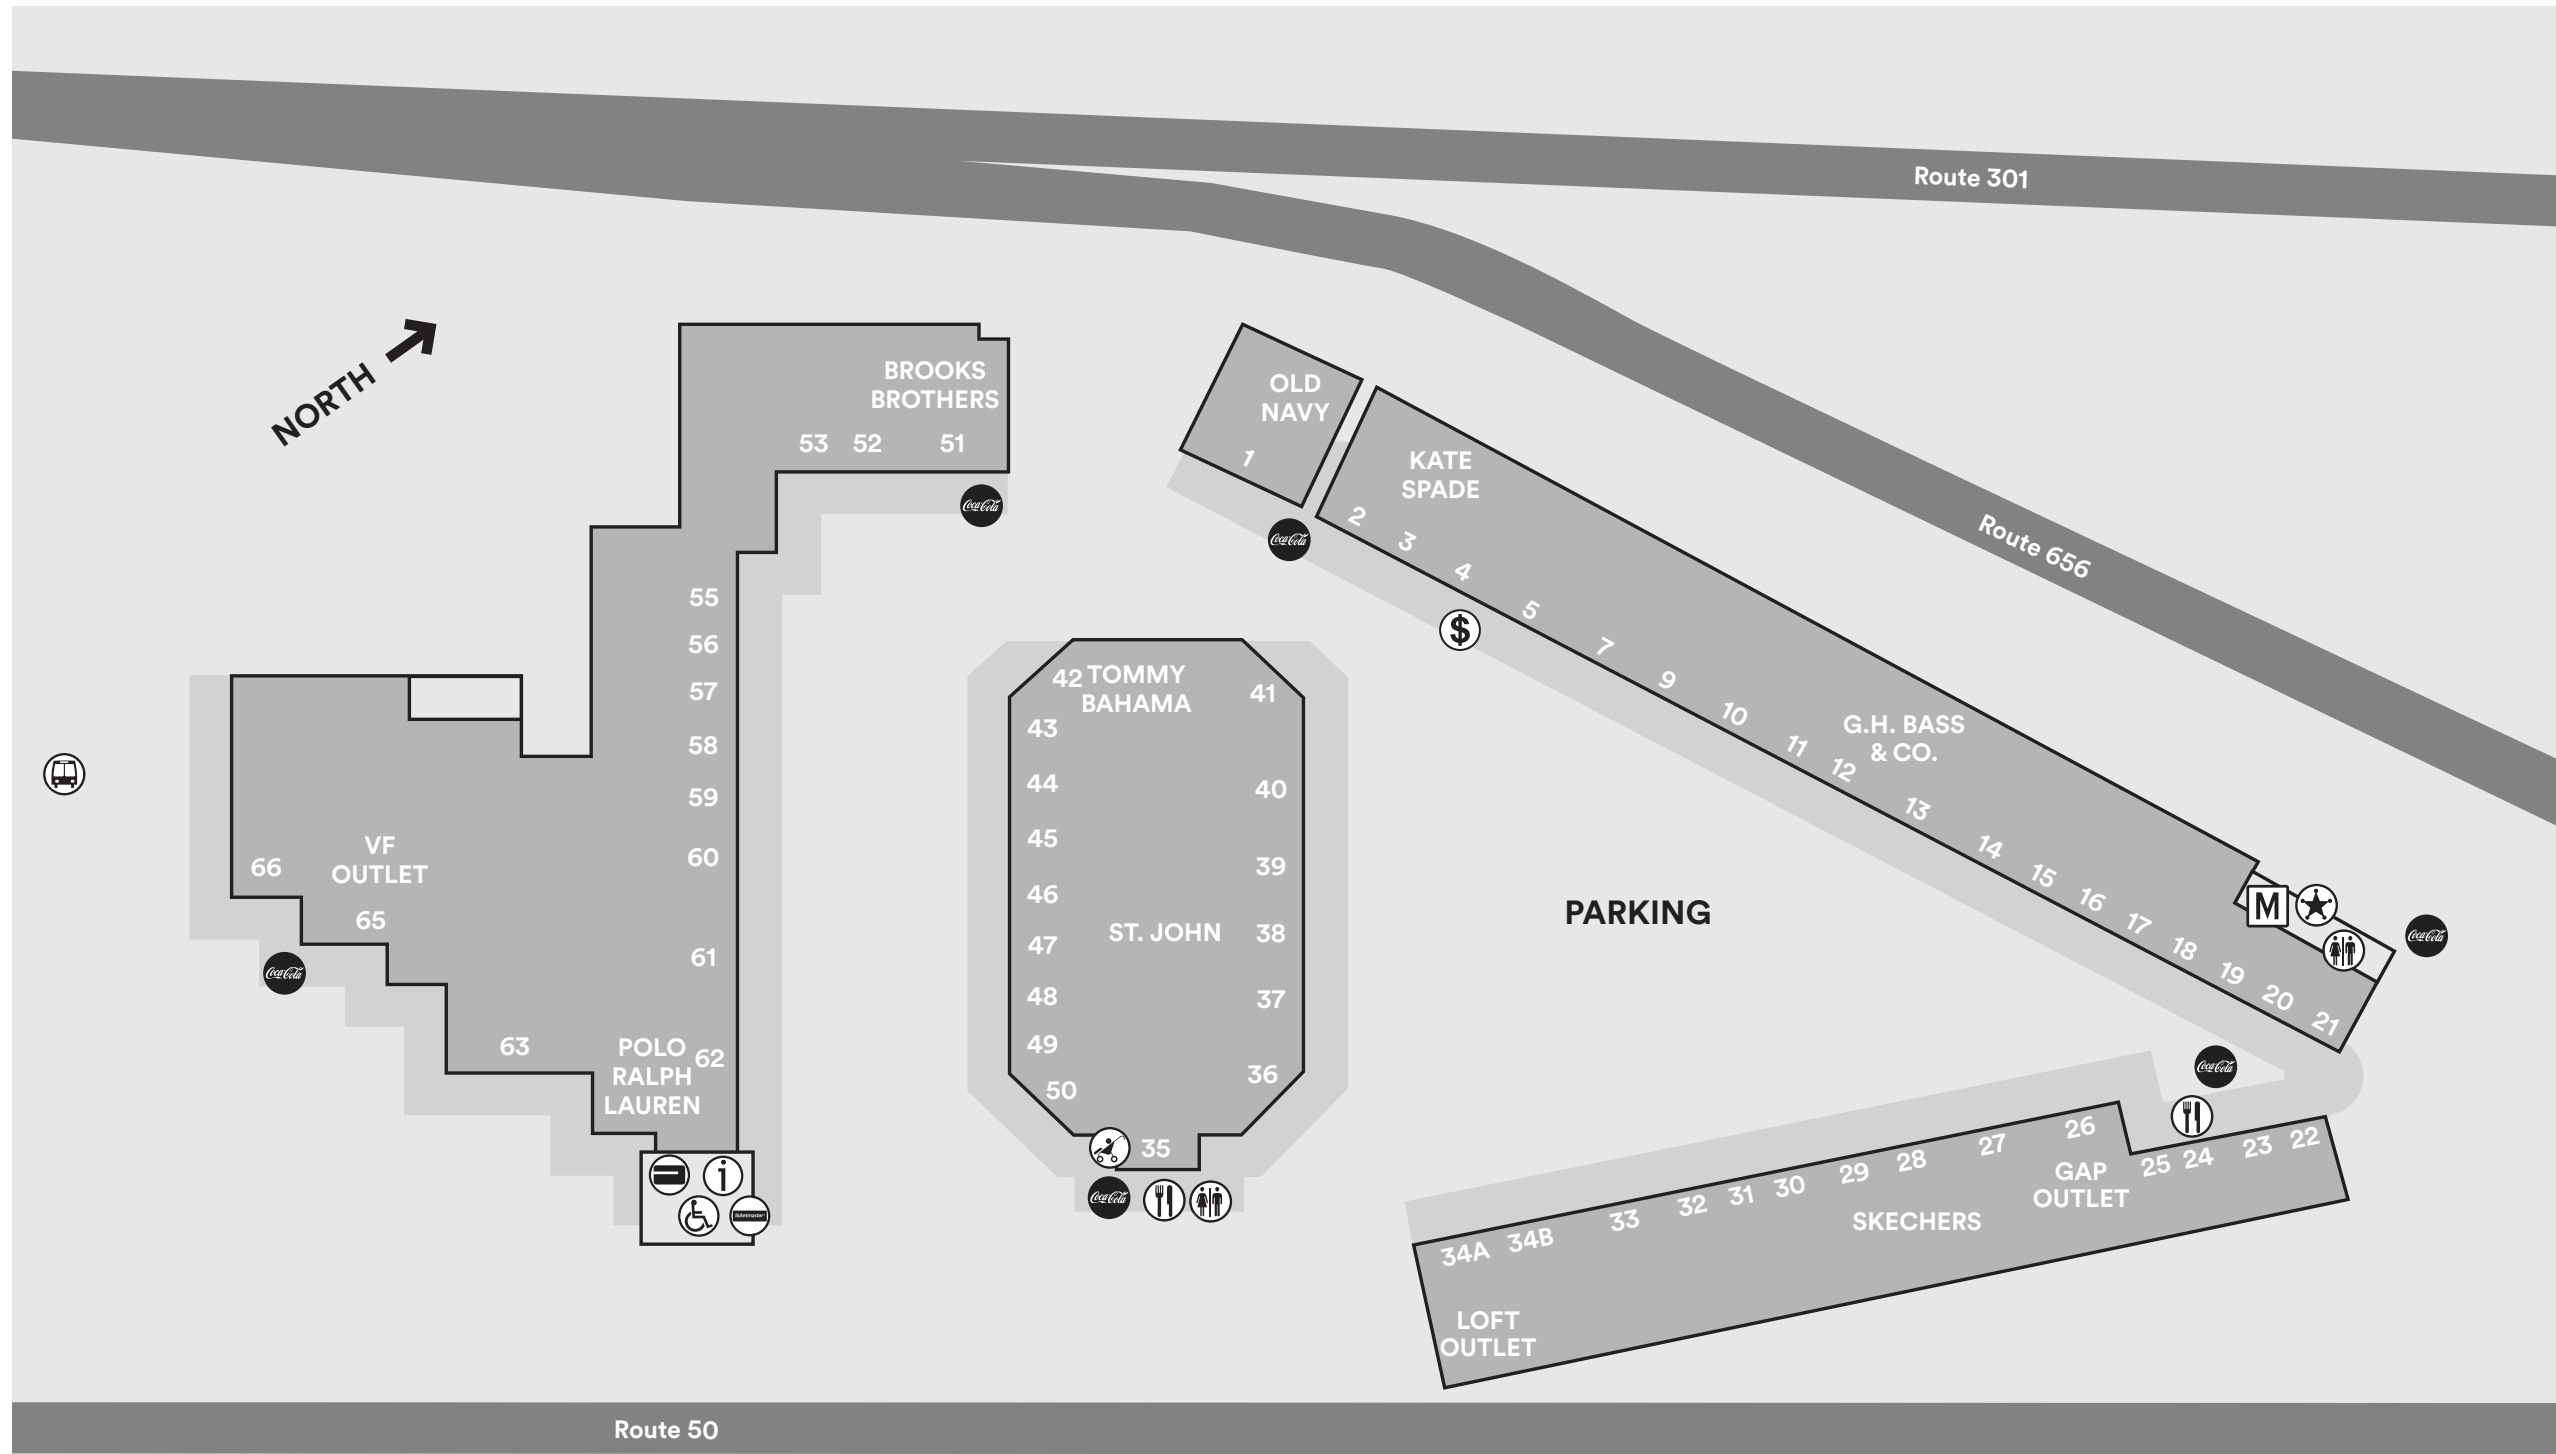

MAP & DIRECTORY

Queenstown Premium Outlets®, a Simon Center

DESIGNER FASHIONS & SPORTSWEAR

40	Adidas	827-4495
29	Aerostale	827-9444
4	Banana Republic Factory Store	827-0803
50	BCBG Max Azria	827-3851
51	Brooks Brothers Factory Store	827-5740
45	Calvin Klein	827-3216
36	Chico's	827-0251
34	Columbia Sportswear	304-3064
12	Dressbarn	827-6248
41	Eddie Bauer Outlet	827-8749
26	Gap Outlet	827-7149
17	Guess Factory Store	827-7825
53	J.Crew	827-7736
7	Jones New York	827-6828
7	Jones New York Woman	827-6828
66	Jos. A. Bank	Nov 2014
20	L'eggs Hanes Bali Playtex	827-9508
61	Levi's Outlet	827-0360
34A	Loft Outlet	827-0633
60	Michael Kors	827-0011
57	Nautica	827-3802
63	Nike Factory Store	827-4982
1	Old Navy	827-5767
44	Pacsun	827-8235
62	Polo Ralph Lauren Factory Store	827-5039
38	St. John	827-5600
2	Talbot's	827-9012
42	Tommy Bahama	827-3866
56	Tommy Hilfiger	827-4535
37	Under Armour	827-7632
65	VF Outlet	827-9714
31	Van Heusen	827-8690
49	White House Black Market	827-8650
15	Wilson's Leather	827-7437

FOOD & DRINK

35	Auntie Anne's Soft Pretzels	827-7717
24	Subway	827-4242

MAP INFORMATION

- Management Office
- ATM
- Strollers
- Food
- Restroom
- RV / Bus Parking
- Wheelchairs
- Gift Cards
- Simon Guest Services
- Coca-Cola Vending Machines
- Security
- EVGO Charging Station
- Ticketmaster