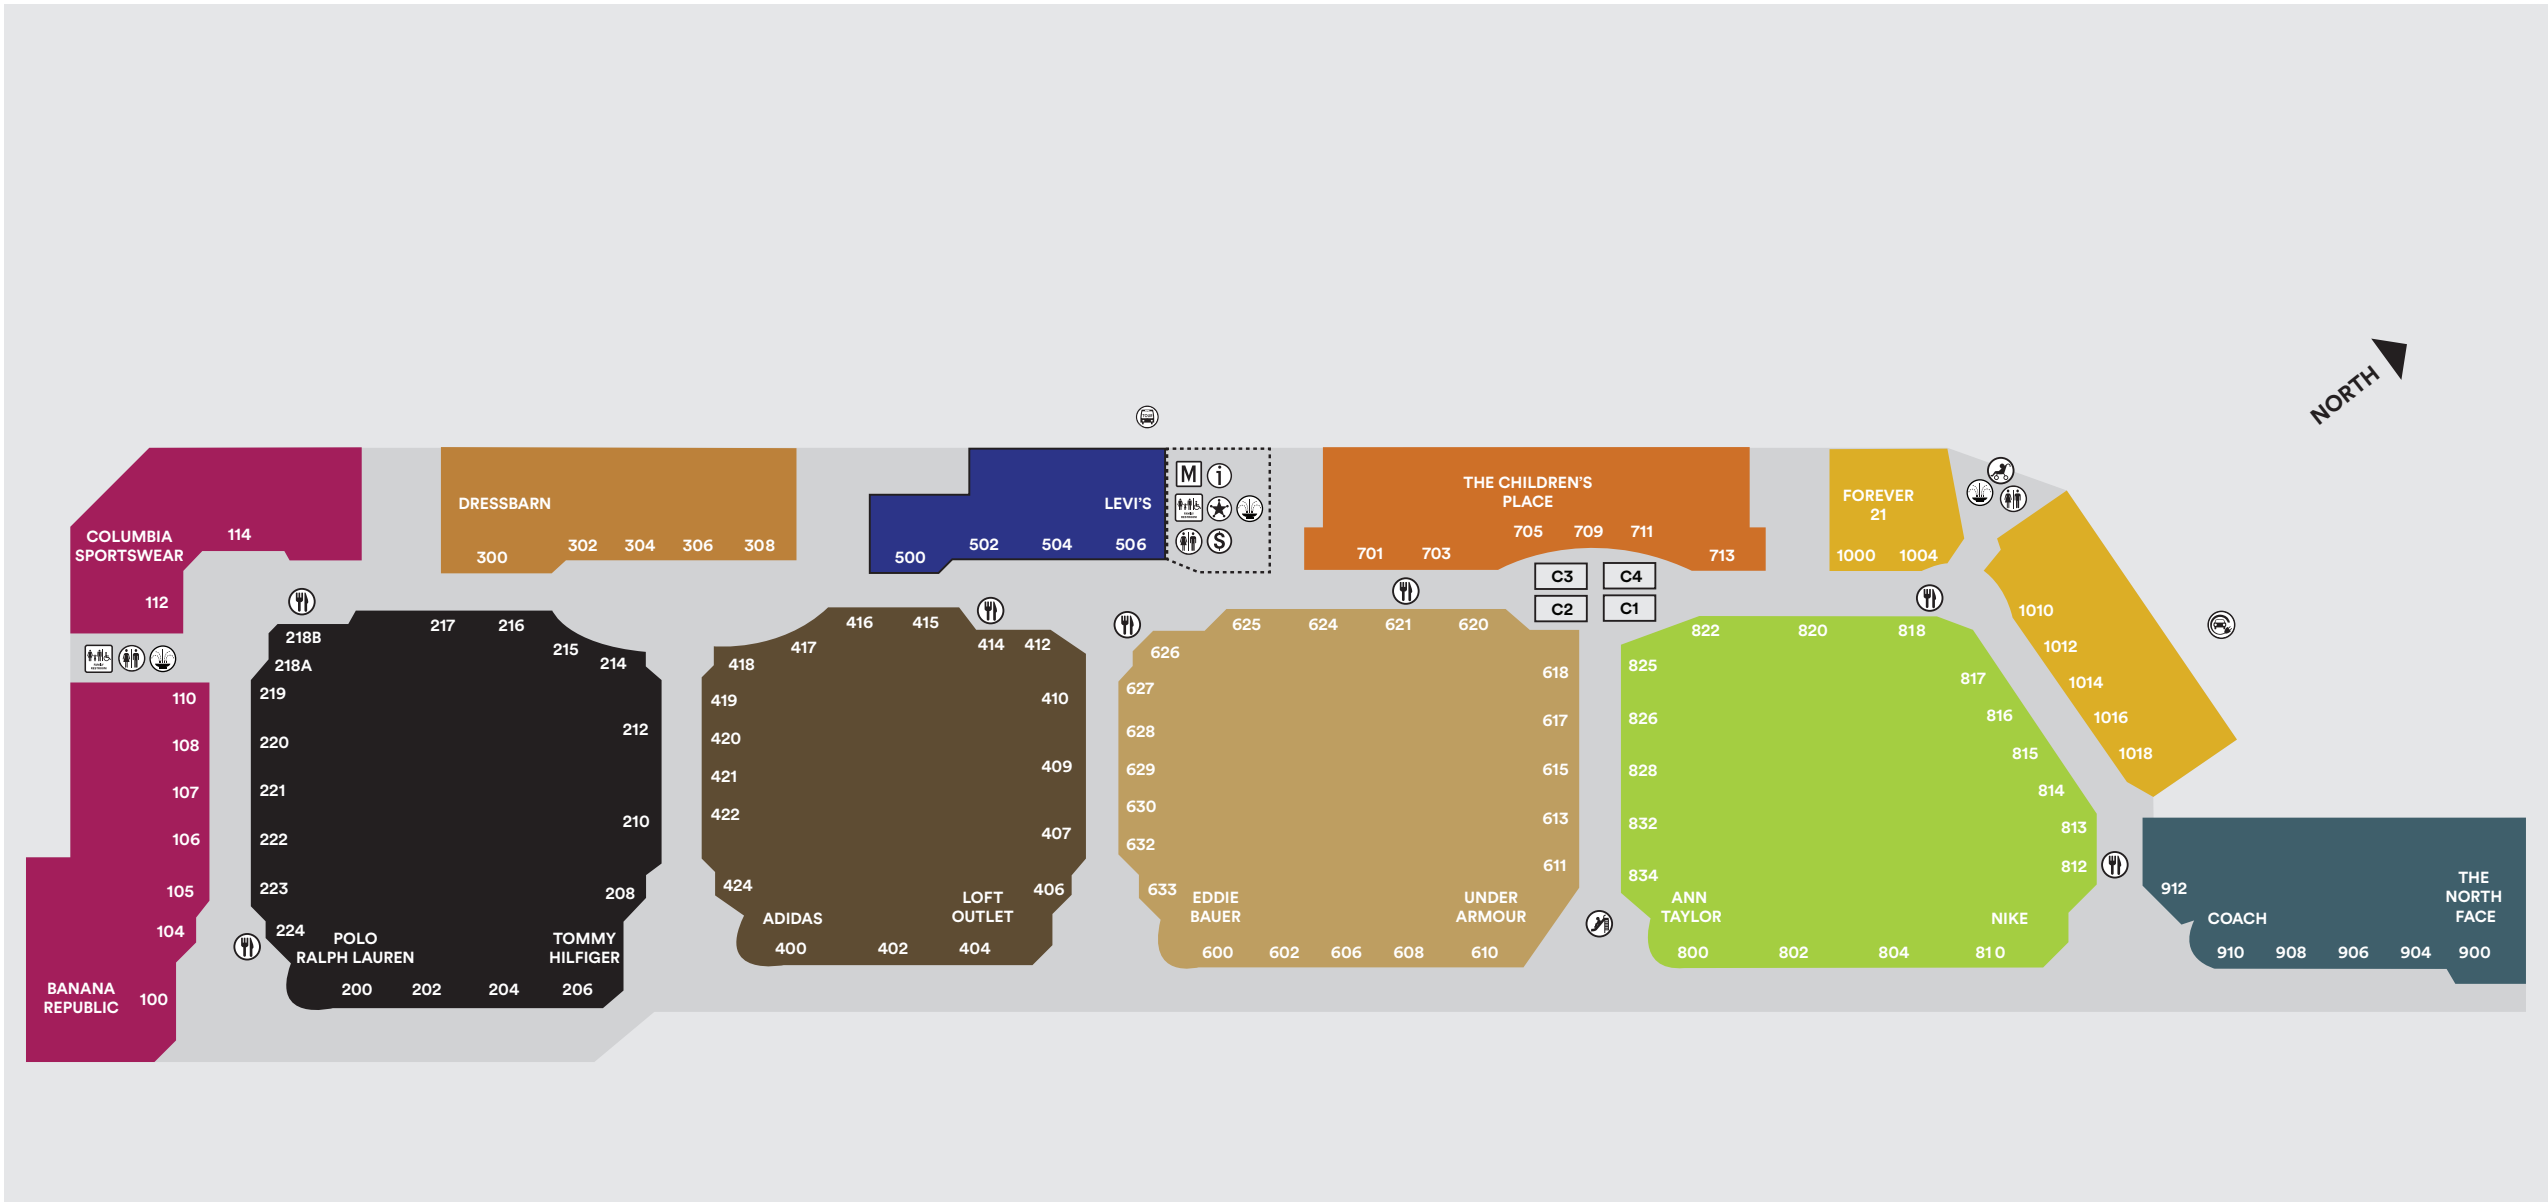

MAP & DIRECTORY

Woodburn Premium Outlets®, a Simon Center

Interstate 5

DESIGNER FASHIONS & SPORTSWEAR

400	Adidas	982-5072
606	Aeropostale	981-1866
114	American Eagle Outfitters	981-0656
800	Ann Taylor Factory Store	982-0150
100	Banana Republic Factory Store	982-1960
825	Cabi Factory Store	981-5700
202	Calvin Klein	981-1079
1010	Charlotte Russe	981-1229
402	Chico's	981-1363
112	Columbia Sportswear	981-4886
300	Dressbarn	981-6197
600	Eddie Bauer Outlet	981-4197
105	Express Factory Outlet*	981-1900
906	Fila*	981-1900
1000	Forever 21	982-4384
104	Gap Outlet	982-9485
804	Guess Factory Store	980-2304
220	Haggar Clothing Co.	982-4056
407	HanesBrands	981-4010
107	Helly Hansen	981-2144
611	Icebreaker	902-3000
904	J.Crew	981-0689
1014	Jockey	981-9887
620	Just Sports	981-9778
701	Lane Bryant Outlet	(971) 338-5077
506	Levi's Outlet	981-6193
404	Loft Outlet	981-1575
711	Maurices	982-5086
713	MaxStudio.com	982-4525
820	Men's Wearhouse Outlet	982-4675
302	Motherhood Maternity	982-0484
810	Nike Factory Store	982-0330
900	The North Face	982-5060
814	Oakley Vault	982-4081
208	PacSun	982-3031
613	Pearl Izumi	981-0200
822	Pendleton	982-5778
200	Polo Ralph Lauren Factory Store	981-5065
422	Quiksilver	981-3488
908	Tommy Bahama	982-0888
206	Tommy Hilfiger	981-8883
610	Under Armour	981-2138
630	Van Heusen IZOD Golf	982-8400
628	Volcom	982-5200
802	White House Black Market	981-1401
629	Zumiez	981-0440

SHOES

815	Aerosoles	982-5665
1016	ASICS	981-1449
217	Clarks Bostonian	982-0573
222	Cole Haan	982-9766
832	Converse	982-8618
1012	Crocs	981-1397
204	ecco*	
410	Famous Footwear Outlet	982-2880
421	Journeys	981-1123
106	Merrell	982-3336
216	Naturalizer	982-4119
820	New Balance*	981-1919
420	Nine West Outlet	981-1919
828	Puma	982-4363
212	Rack Room Shoes	981-2198
632	Rockport	981-9112
504	Vans	982-4239