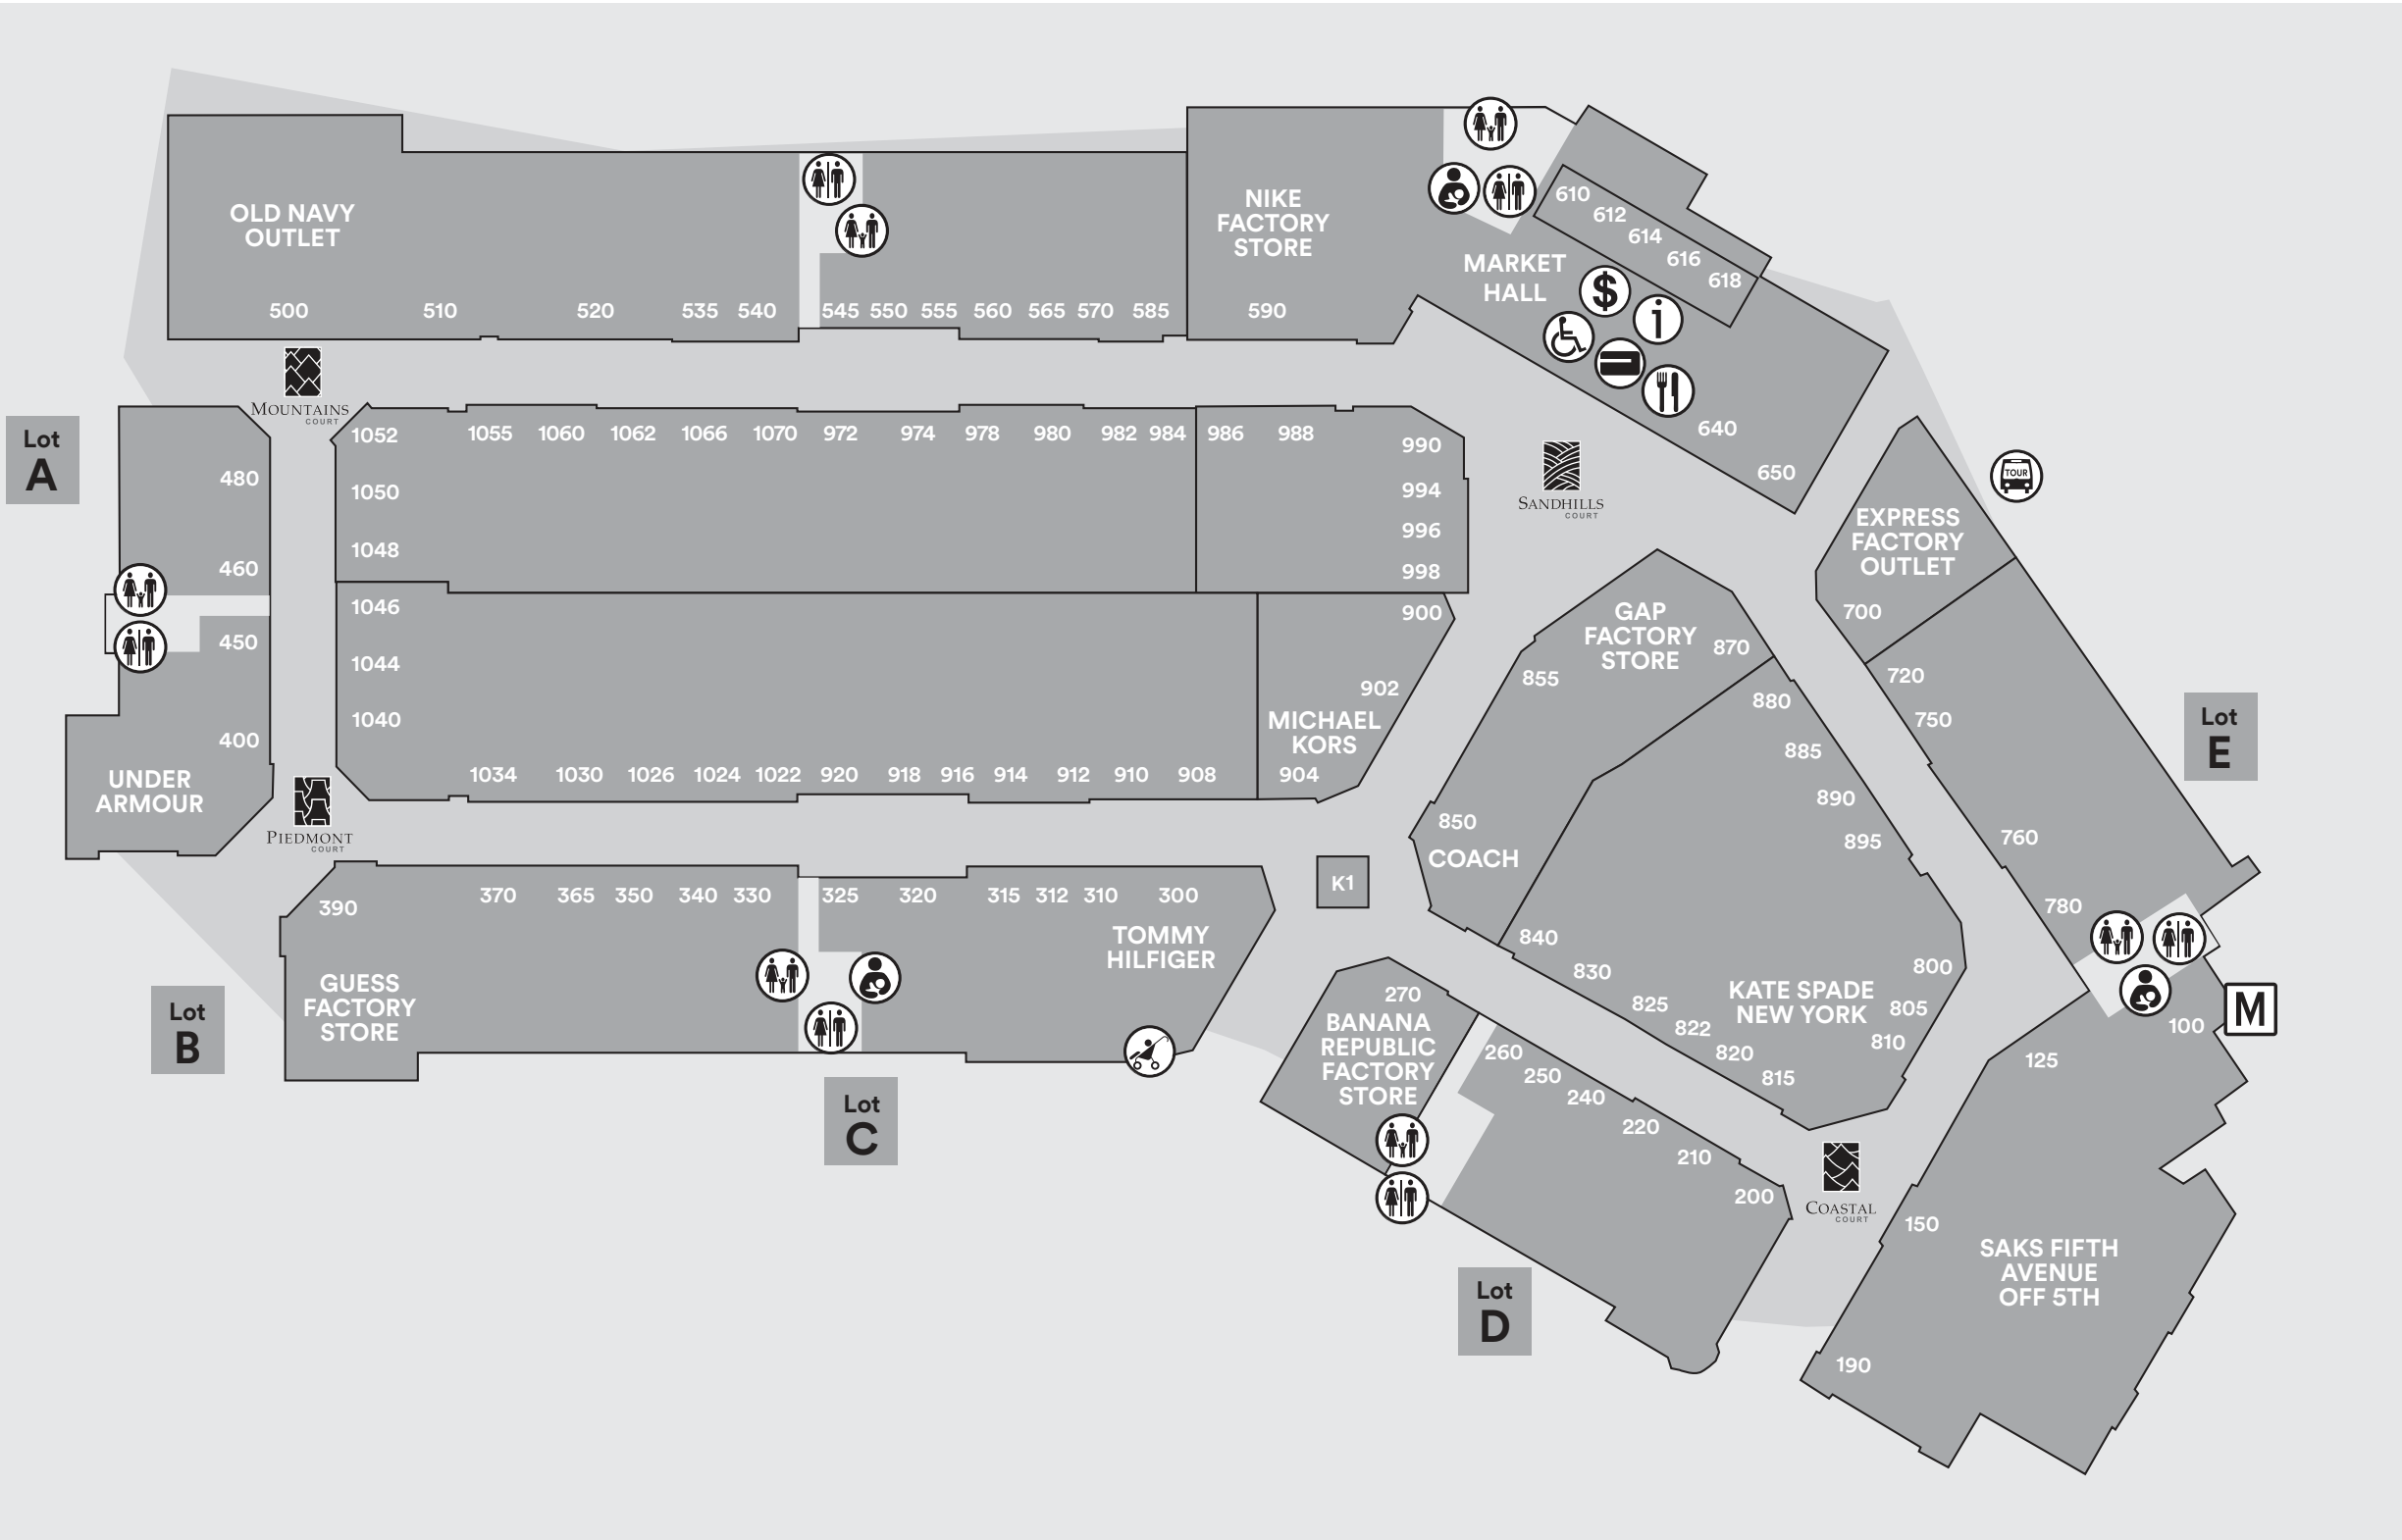

MAP & DIRECTORY

Charlotte Premium Outlets®, a Simon Center

DESIGNER FASHIONS & SPORTSWEAR

1040	adidas	587-0544
520	Aerie	583-0155
980	Aéropostale	583-0614
520	American Eagle Outfitters	583-0155
200	Ann Taylor Factory Store	588-7968
270	Banana Republic Factory Store	588-6830
640	bebe	504-3085
320	Brooks Brothers Factory Store	588-1112
986	Charlotte Russe	588-3706
910	Chico's	264-3334
890	Christopher & Banks	504-2508
750	dressbarn	587-9686
370	Eddie Bauer Outlet	504-0494
700	Express Factory Outlet (908)	228-9018
210	francesca's	583-0222
870	Gap Factory Store	588-3232
390	Guess Factory Store	588-2628
565	Haggar Clothing Co.	587-7597
984	Hot Topic	504-4999
1066	Hanesbrands	588-2275
840	J.Crew	588-2552
885	Jockey	587-0429
240	Jos. A. Bank	504-2387
815	Kate Spade New York	504-1199
780	Lane Bryant Outlet	587-9737
720	Levi's Outlet Store	588-6352
908	Loft Outlet	583-5694
315	Lucky Brand	504-0210
510	Maurices	583-8456
904	Michael Kors	998-6126
125	New York & Company Outlets	588-9898
590	Nike Factory Store	504-0876
988	Oakley Vault	588-1098
500	Old Navy Outlet	583-4769
978	PacSun	587-3852
650	Puma	587-3833
555	Quiksilver	583-0677
150	Saks Fifth Avenue OFF 5TH	588-1390
914	Talbots	323-7445
1060	Tilly's	998-6128
300	Tommy Hilfiger	583-2295
1055	Torrid	587-9700
400	Under Armour	594-8862
250	White House Black Market	208-1545
535	Zumiez	588-2170

FOR CHILDREN

1022	Carter's	504-0362
1030	The Children's Place Outlet	583-0204
340	Gymboree Outlet	587-7139
810	Hartstrings	504-0648
822	Janie and Jack	583-3179
1034	Justice	587-6709
1024	OshKosh B'gosh	504-0362

SHOES

982	ASICS	587-0265
760	Bass Factory Outlet	588-5267
920	Clarks Bostonian	587-5449
912	Cole Haan	350-2396
585	Converse	587-0476
1026	Crocs	587-4279
365	Easy Spirit Outlet	588-1328
350	Famous Footwear Outlet	587-1072
1070	Finish Line	208-4757
916	Johnston & Murphy	588-2078
330	New Balance Factory Store	588-7302
310	Nine West Outlet	587-3822
972	Rack Room Shoes	588-4699
480	Reebok	583-0367
550	Robert Wayne Footwear	583-2866
480	Rockport	583-0367
540	Skechers	588-7267
560	Steve Madden	583-2516

ACCESSORIES & JEWELRY

850	Coach	588-6598
918	Fossil	412-2887
545	Gold Toe	504-3006
990	Kay Jewelers Outlet	583-2986
1052	Lids	588-2650
996	Movado Company Store	583-2904
1046	Seiko Company Store	587-9144
260	Sunglass Hut	504-2192
855	Sunglass Hut	504-3040
220	Vera Bradley	588-8046

FINE LEATHER & LUGGAGE

895	The Luggage Factory	587-3616
974	Samsonite	504-8579
312	Travelpro	588-5400
880	Wilson's Leather	588-0711

HOUSEWARES & HOME FURNISHINGS

570	Kitchen Collection	504-1999
825	Le Creuset	588-5868

GIFT & SPECIALTY ITEMS

460	As Seen On TV	588-6066
830	The Cosmetic Company Store: MAC · Clinique · Bobbi Brown · Estée Lauder	587-5692
994	Crabtree & Evelyn	588-5587
805	The Fragrance Outlet	587-0880
998	Lindt Chocolate	504-3292
902	Perfumania	588-5080
900	Swarovski	583-9473
820	Touch of South	
1044	Uniform Destination	587-0014
1048	Vitamin World	583-7351
1050	Yankee Candle	588-3750

FOOD & DRINK

325	Auntie Anne's/Planet Smoothie	504-9002
618	Charley's Grilled Subs	956-0205
450	Great American Cookies	504-8544
610	Kung Pao Wok	587-3333
K1	Starbucks	
616	Italian Delight	Winter 2015
612	Umi Sushi	587-3333

MAP INFORMATION

- Management Office
- Information
- ATM
- Gift Cards
- Stroller Rental
- Wheelchairs Available
- Food
- Restrooms
- Group Tours
- Family Restrooms
- Nursing Lounge

CENTER HOURS

Mon-Sat	10AM-9PM
Sun	10AM-7PM

Call for seasonal and special holiday hours: (704) 523-8865

GIFT CARDS