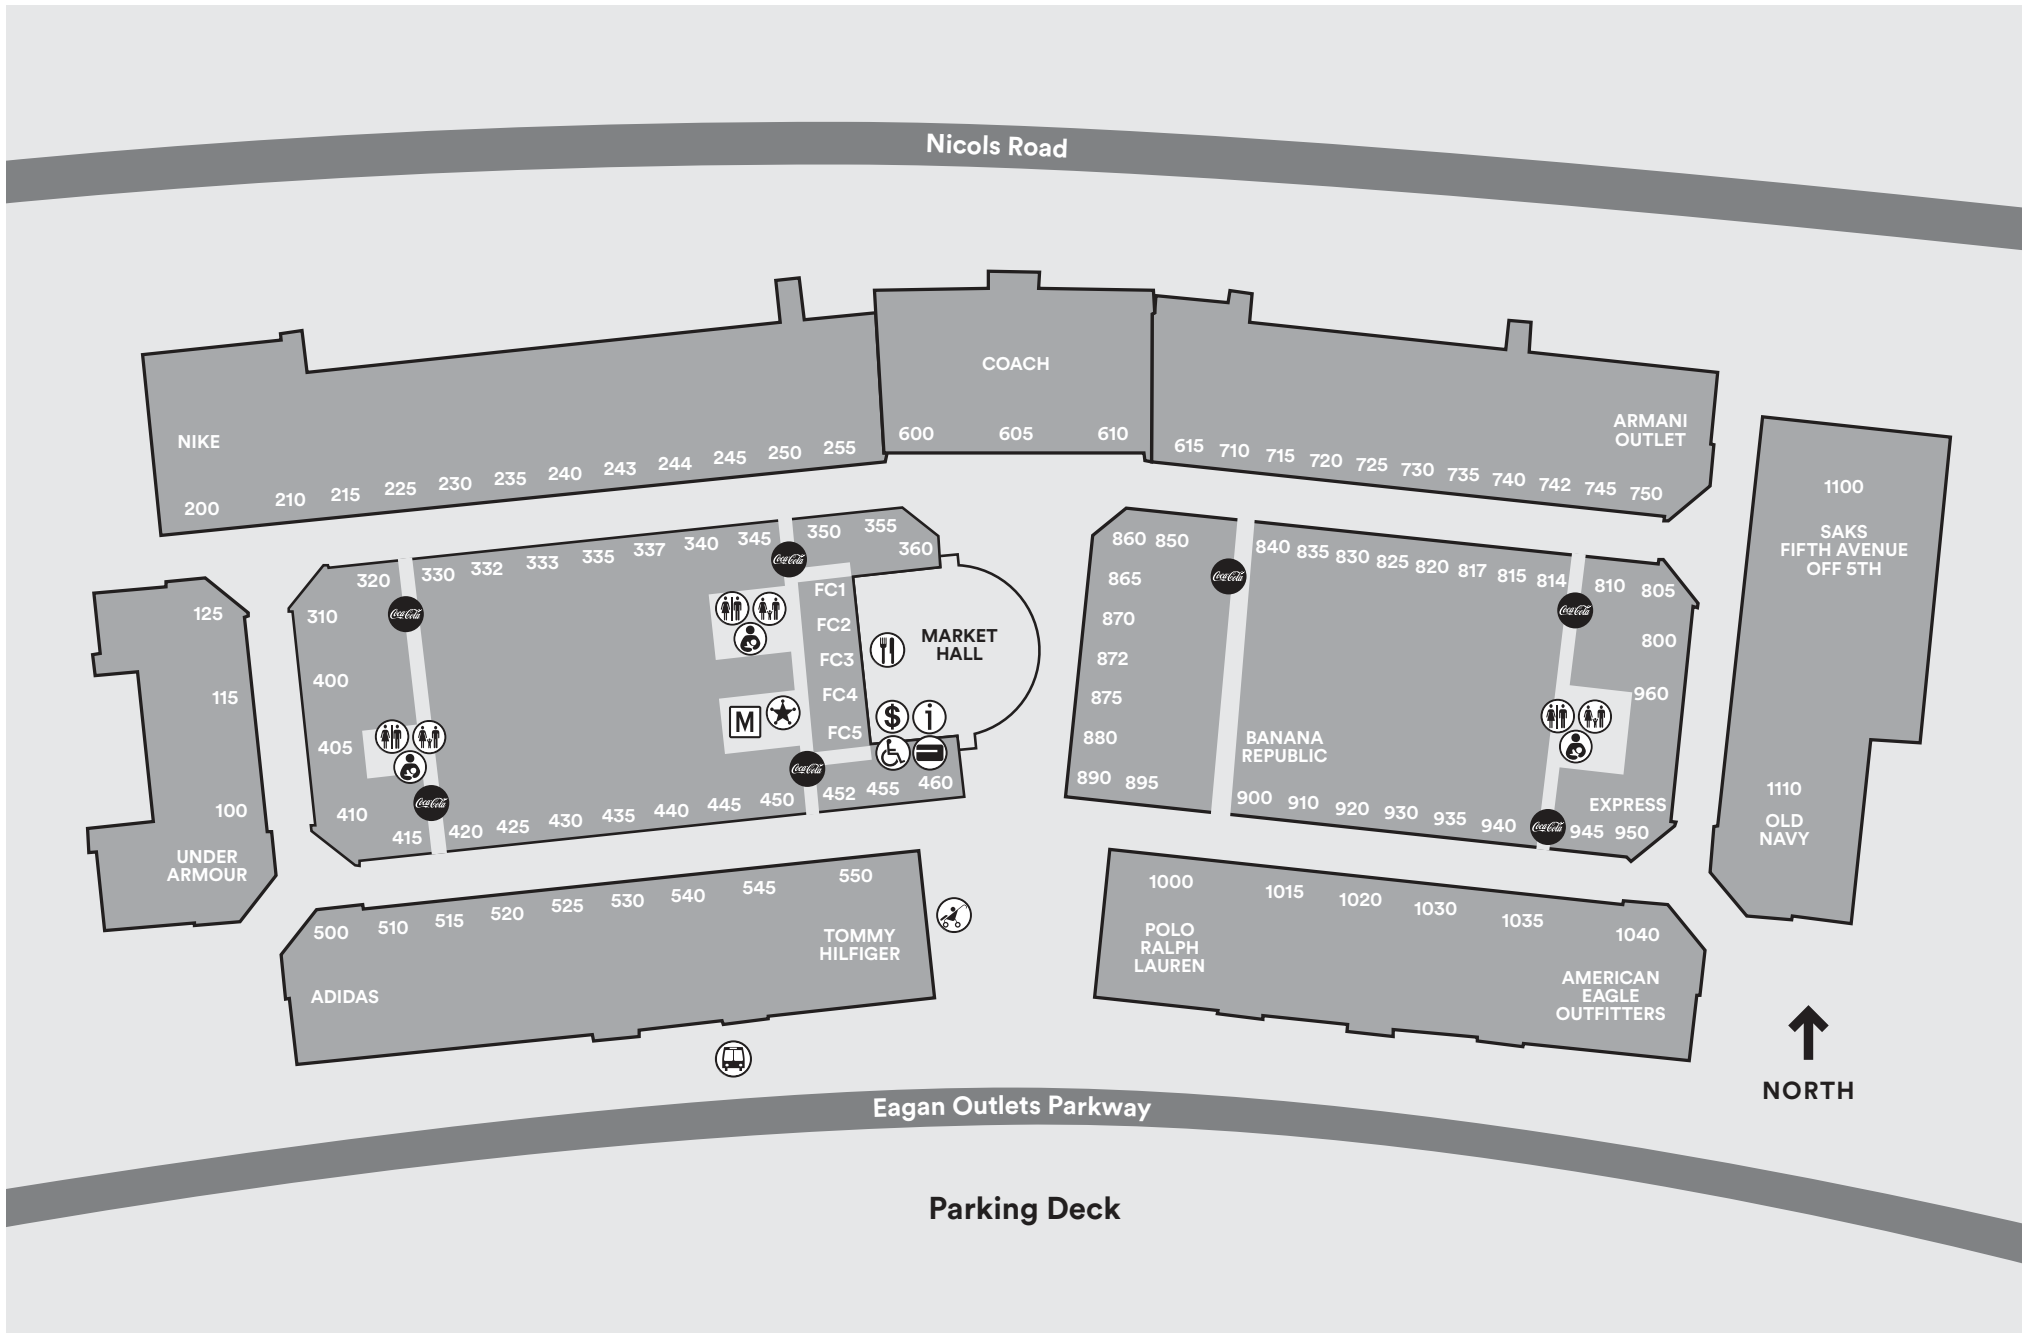

# MAP & DIRECTORY

Twin Cities Premium Outlets®, a Simon Center

**DESIGNER FASHIONS & SPORTSWEAR**

- 815 7 For All Mankind
- 500 Adidas
- 1040 Aerie
- 1040 American Eagle Outfitters
- 1015 Ann Taylor Factory Store
- 750 Armani Outlet
- 900 Banana Republic Factory Store
- 600 Brooks Brothers Factory Store
- 615 Calvin Klein
- 720 Chico's
- 335 Christopher & Banks
- 330 Dressbarn
- 1030 Eddie Bauer Outlet
- 950 Express Factory Store
- 710 Filson
- 870 Francesca's Collections
- 545 Gap Factory Store
- 1035 Haggar Clothing Co.
- 250 HanesBrands
- 420 Hot Topic
- 610 J.Crew
- 525 Jockey
- 1020 Jos. A. Bank
- 425 Journeys
- 405 Lids
- 515 Lids Locker Room
- 810 The Limited Outlet
- 440 Loft Outlet
- 835 Lucky Brand
- 735 Lucy
- 520 Maurices
- 860 Michael Kors
- 825 Motherhood Maternity
- 820 New York & Company Outlets
- 200 Nike Factory Store
- 410 Oakley Vault
- 1110 Old Navy Outlet
- 435 PacSun
- 910 Pendleton
- 1000 Polo Ralph Lauren Factory Store
- 125 Puma
- 805 Robert Graham
- 1100 Saks Fifth Avenue OFF 5th
- 730 Talbots
- 115 Tilly's
- 550 Tommy Hilfiger
- 333 Torrid
- 817 True Religion Brand Jeans
- 100 Under Armour

- 210 Van Heusen
- 850 White House Black Market
- 255 Wilsons Leather

**FOR CHILDREN**

- 244 Carter's
- 240 The Children's Place Outlet
- 230 Crazy 8
- 337 Gymboree Outlet
- 350 Janie and Jack
- 225 Justice
- 245 OshKosh B'gosh

**FINE LEATHER & LUGGAGE**

- 940 Samsonite

**FOOD & DRINK**

- 945 Auntie Anne's/Planet Smoothie
- FC2 Chicken Now
- FC1 China Max
- 345 Great American Cookie Company
- FC5 Green Leaf's and Bananas
- 455 Starbucks Coffee
- FC3 Subway
- FC4 Villa Fresh Italian Kitchen

**MAP INFORMATION**

-  Management Office
-  Information Center
-  ATM
-  Stroller Rental
-  Wheelchairs Available
-  Gift Card
-  Food
-  Restrooms
-  Family Restrooms
-  Nursing Station
-  Coca-Cola Vending Machines
-  Security