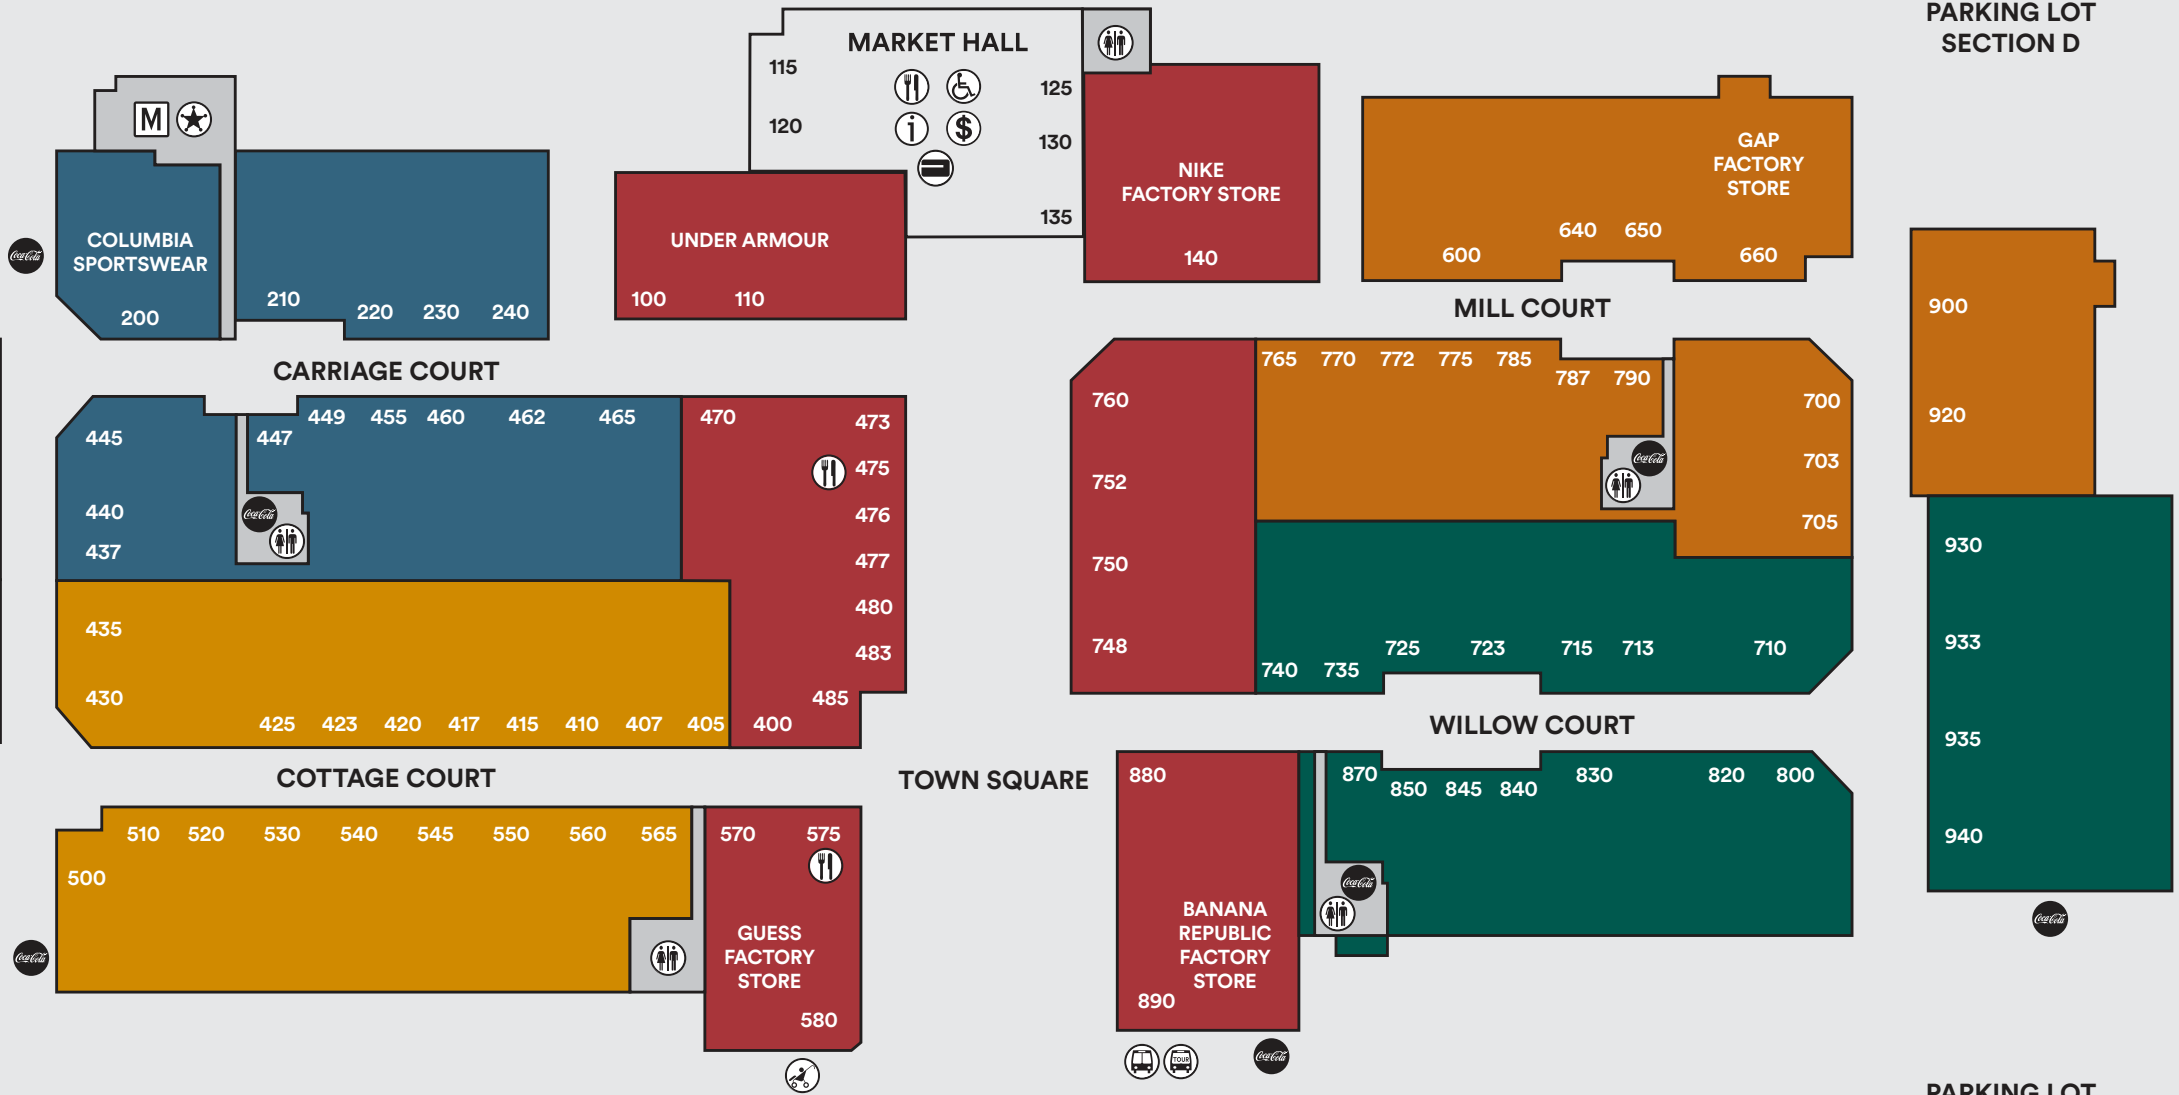

MAP & DIRECTORY

Gloucester Premium Outlets®, a Simon Center

PARKING LOT SECTION C

PARKING LOT SECTION D

NORTH

DESIGNER FASHIONS & SPORTSWEAR

240	A X Armani Exchange	302-4503
470	American Eagle Outfitters*	
800	Armani Outlet	208-4158
890	Banana Republic Factory Store	302-4600
230	Bebe	221-8730
710	Brooks Brothers Factory Store*	
880	Calvin Klein	221-8325
500	Christopher & Banks	221-8736
200	Columbia Sportswear	302-4482
330	Eddie Bauer Outlet	221-8219
900	Express Factory Outlet	481-2055
725	Francesca's	302-4570
660	Gap Factory Store*	
580	Guess Factory Store	324-5299
410	Haggar Clothing Co.	208-4564
320	Hanesbrands	221-8711
830	J.Crew	208-4537
705	Jockey	302-4584
560	Jos. A. Bank	559-4244
715	Kenneth Cole*	
920	Lane Bryant Outlet	221-8223
570	Levi's Outlet Store	302-4565
220	The Limited Outlet	221-8708
748	Loft Outlet	221-8713
723	Lucky Brand	221-8725
425	Mountain Warehouse	221-8740
820	Nautica	221-8747
935	New York & Company Outlets	302-4566
140	Nike Factory Store	477-9160
600	Old Navy Outlet*	
400	PacSun*	
760	Tommy Hilfiger	221-8282
110	Under Armour	302-4559
440	The Uniform Outlet	477-9179
775	Van Heusen	221-8721

FOR CHILDREN

430	Carter's	302-4582
423	Gymboree Outlet	221-8748
435	OshKosh B'Gosh	308-4528

SHOES

465	Adidas	208-4545
845	Aldo	302-4595
650	ASICS	302-4575
455	G.H.Bass & Co.	302-4546
735	Clarks Bostonian	479-9379
713	Cole Haan	481-0003
770	Converse	208-4154
420	Crocs*	
540	Famous Footwear Outlet	302-4571
772	Merrell	208-4139
460	Nine West Outlet	302-4587
445	Puma	302-4577
933	Rack Room Shoes	302-4038
700	Reebok	559-4250
785	Robert Wayne Footwear	302-4550
703	Rockport	559-4254
462	Skechers	221-8741
840	Sperry Top-Sider	302-4533
850	Steve Madden	302-4532

MAP INFORMATION

-  Management Office
-  Simon Guest Services
-  Wheelchairs
-  Stroller Rental
-  Security
-  Restrooms
-  Bus Stop
-  Tour Bus Drop-Off
-  Kid's Play Area
-  Coca-Cola Vending Machines
-  ATM
-  Food