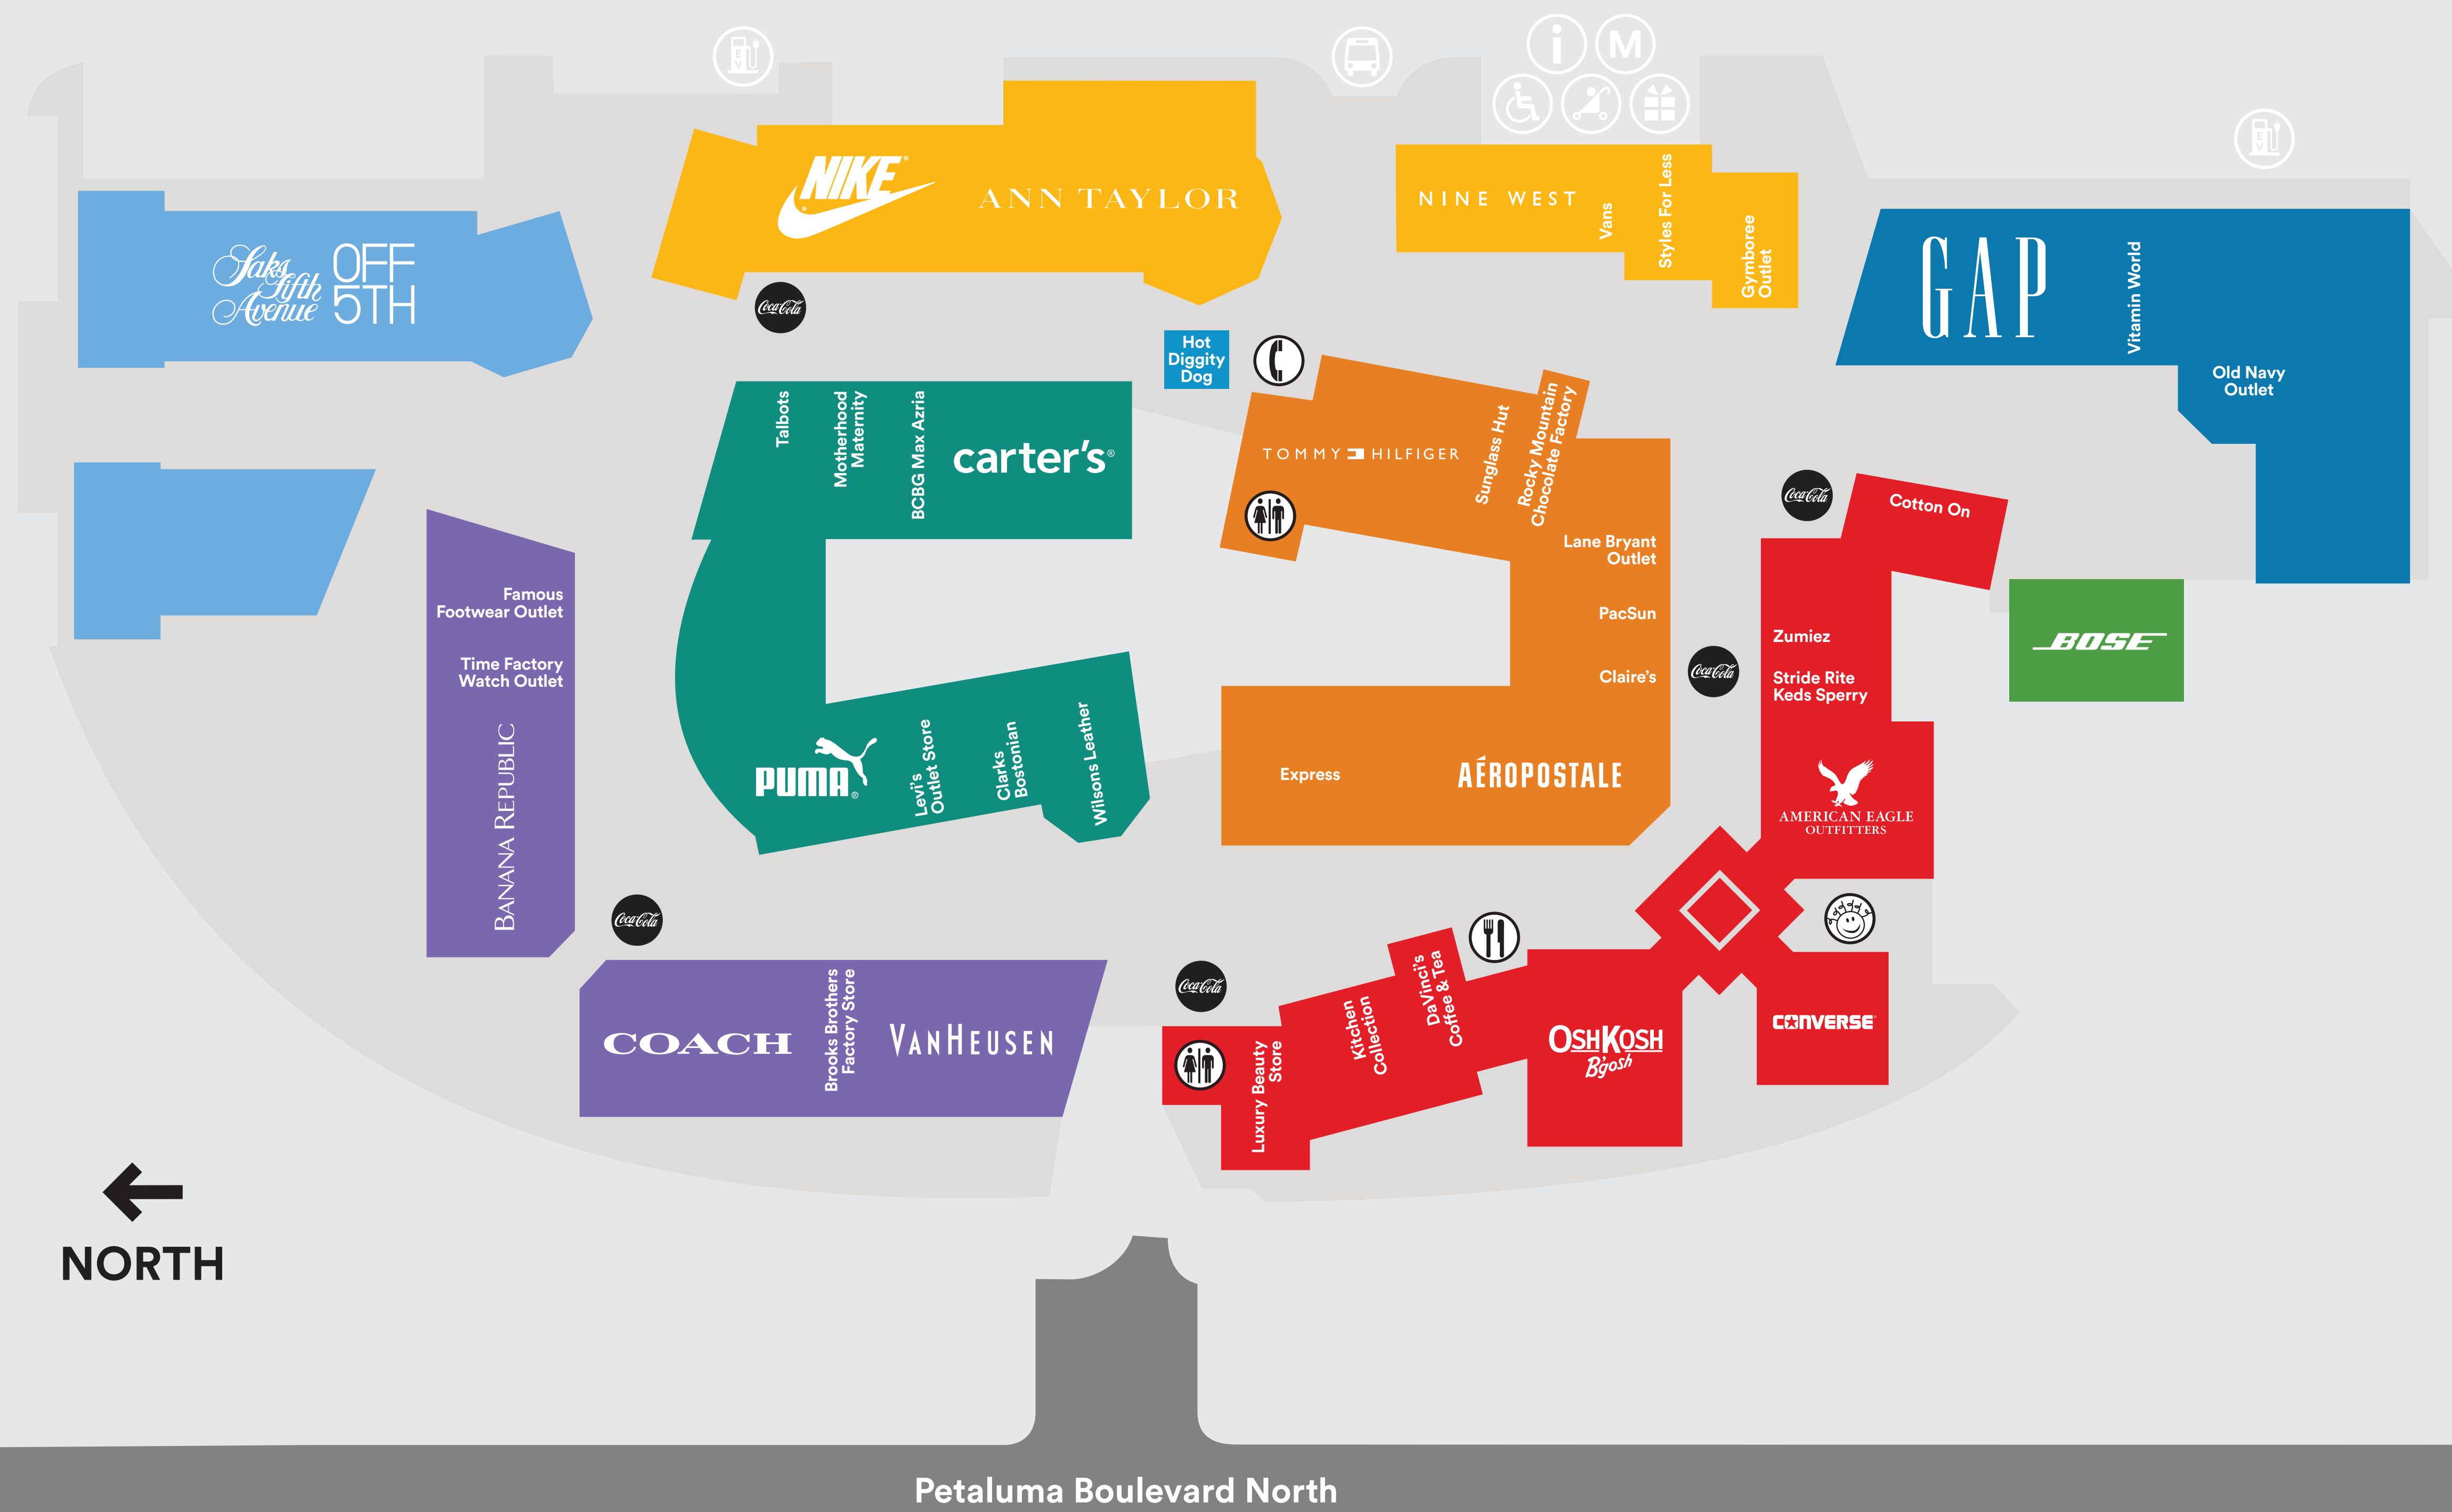

**PETALUMA VILLAGE
 PREMIUM OUTLETS®**
 A SIMON CENTER

← Santa Rosa

U.S. Highway 101

San Francisco →

Designer Fashions & Sportswear

- 435 Aeropostale
- 520 American Eagle Outfitters
- 120 Ann Taylor Factory Store
- 1000 Banana Republic Factory Store
- 1105 BCBGMAXAZRIA
- 915 Brooks Brothers Factory Store
- 500 Cotton On
- 440 Express Outlet
- 300 Gap Outlet
- 1120 Talbots
- 415 Lane Bryant Outlet
- 1150 Levi's Outlet Store
- 1115 Motherhood Maternity
- 100 Nike Factory Store
- 325 Old Navy Outlet
- 420 PacSun
- 1300 Saks Fifth Avenue OFF 5TH
- 215 Styles For Less
- 1120 Talbots
- 400 Tommy Hilfiger
- 905 Van Heusen
- 1160 Wilsons Leather
- 505A Zumiez

For Children

- 1100 Carter's
- 220 Gymboree Outlet
- 700 OshKosh B'gosh

Shoes

- 1155 Clarks Bostonian
- 600 Converse
- 1030 Famous Footwear Outlet
- 200 Nine West Outlet
- 1145 Puma
- 515 Stride Rite Keds Sperry
- 205 Vans

Accessories & Jewelry

- 430 Claire's
- 935 Coach
- 935 Coach Men's
- 408 Sunglass Hut
- 1020 Time Factory Watch Outlet

Gift & Specialty Items

- 530 Bose
- 805 Luxury Beauty Store
- 410 Rocky Mountain Chocolate Factory
- 1020 Time Factory Watch Outlet
- 315 Vitamin World

Food & Drink

- 801 DaVinci's Coffee & Tea
- K Hot Diggity Dog

Information & Services

-  Management Office 778-9300
-  Information Center
-  Gift Cards
-  Restrooms
-  Telephones
-  Stroller Rental
-  Playground
-  Wheelchairs Available
-  Electric Vehicle Charging Station
-  Tour Bus
-  Coca Cola Vending Machines