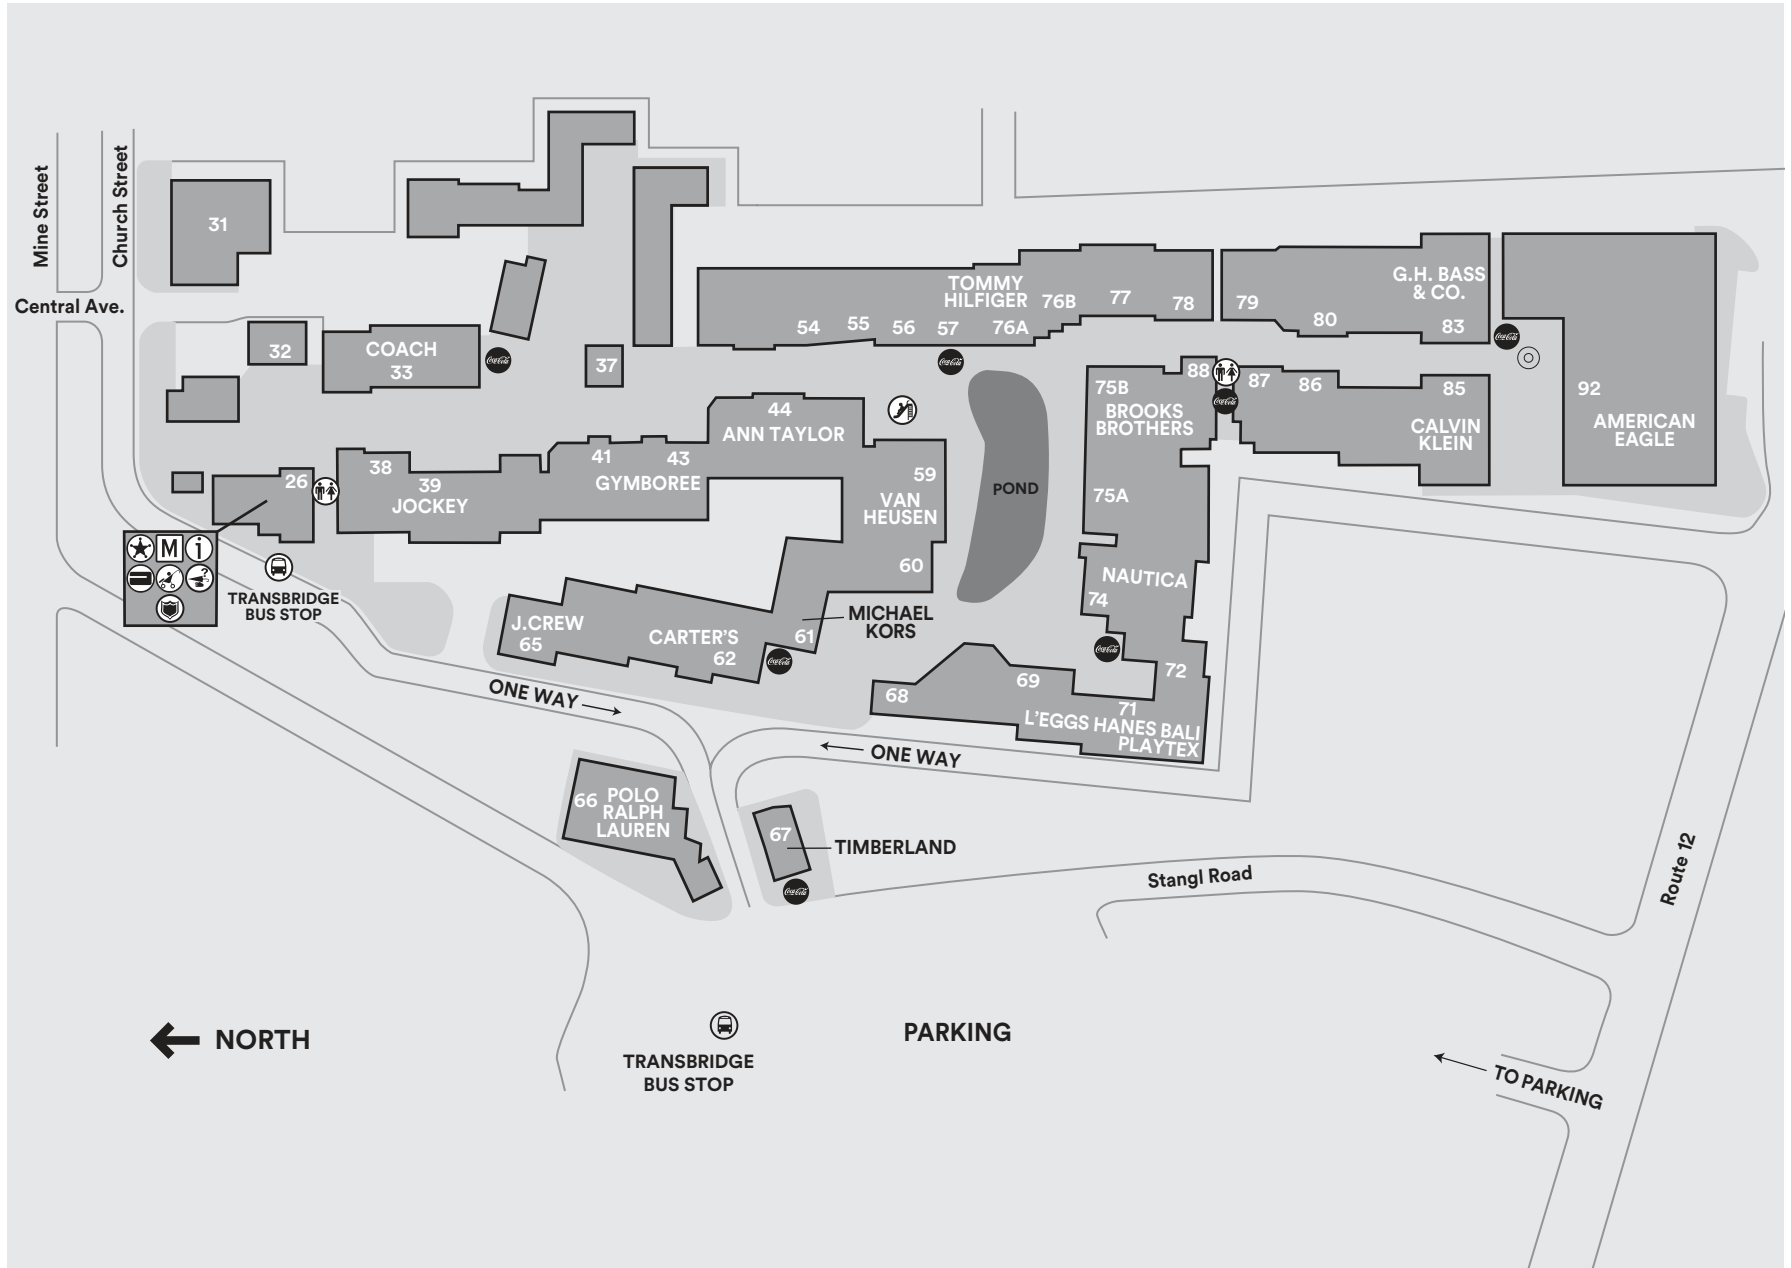

# MAP & DIRECTORY

Liberty Village Premium Outlets®, a Simon Center

## MAP INFORMATION

- Management Office, Suite 26: 782-8550
- Simon Guest Services
- Gift Cards
- Restrooms
- Stroller Rental
- Wheelchairs Available
- Trans-Bridge Bus Stop
- Lost and Found
- Playground
- Coca-Cola Vending Machines
- Security