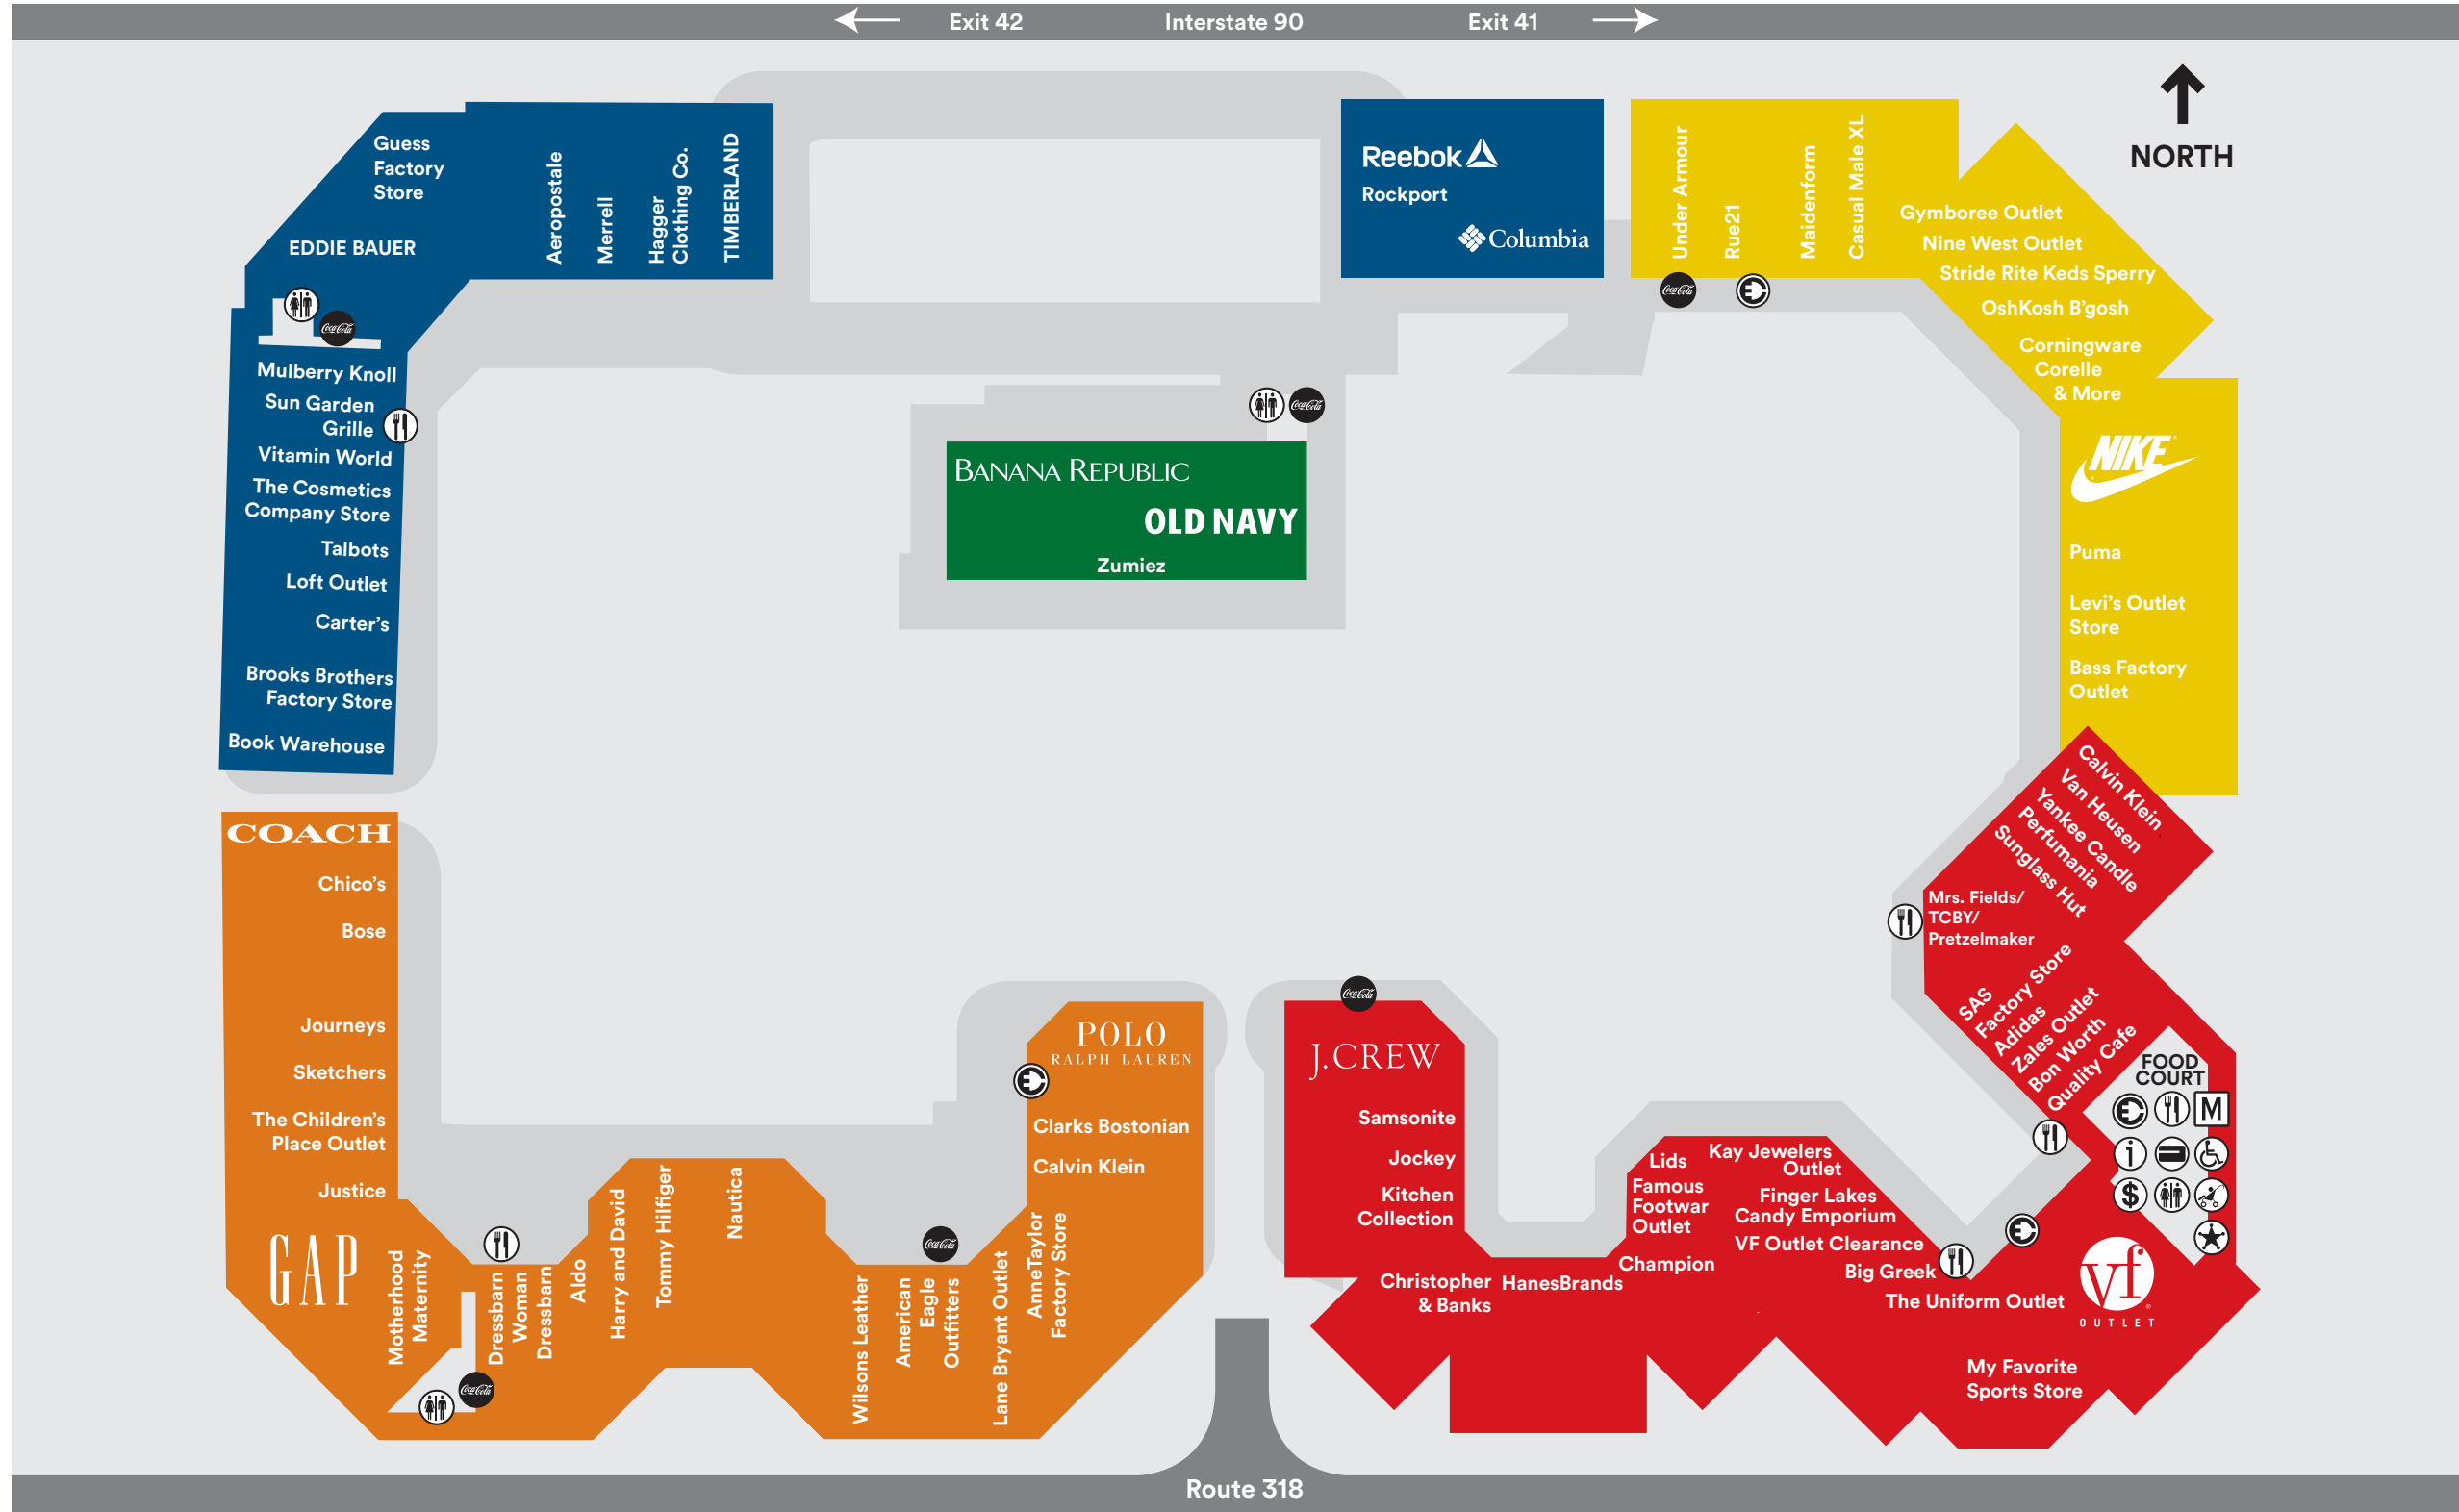

# MAP & DIRECTORY

Waterloo Premium Outlets®, a Simon Center

## DESIGNER FASHIONS & SPORTSWEAR

28	Adidas	539-3647
98	Aeropostale	539-4530
61	American Eagle Outfitters	539-3098
59	Ann Taylor Factory Store	539-4710
102	Banana Republic Factory Store	539-5650
30	Bon Worth	539-2434
85A	Brooks Brothers Factory Store	539-4279
57	Calvin Klein	539-5048
21	Calvin Klein	539-0209
5	Casual Male XL	539-3749
45	Champion	539-1062
81	Chico's	539-1357
49	Christopher & Banks	539-3861
2	Columbia Sportswear	539-3126
73	Dressbarn	539-2265
74	Dressbarn Woman	539-2265
95	Eddie Bauer Outlet	539-3696
75B	Gap Factory Store	539-3100
96	Guess Factory Store	539-5635
100A	Haggar Clothing Co.	539-4065
47	HanesBrands	539-4934
54	J.Crew	539-6003
51	Jockey	539-6037
60	Lane Bryant Outlet	539-0286
16	Levi's Outlet Store	539-1420
86	Loft Outlet	539-0930
4	Maidenform	539-4832
75A	Motherhood Maternity	539-2835
66	Nautica	539-3315
13	Nike Factory Store	539-4094
104	Old Navy Outlet	539-4165
55	Polo Ralph Lauren Factory Store	539-2367
3A	Rue21	539-0130
89	Talbots	670-0098
70	Tommy Hilfiger	539-8933
3	Under Armour	539-0680
35	The Uniform Outlet	539-0645
23	Van Heusen	539-4935
33	VF Outlet	539-6500
37	VF Outlet Clearance	539-6500
64	Wilson's Leather	539-3328
103	Zumiez	539-2092

## SHOES

72	Aldo	539-1045
18	Bass Factory Outlet	539-5380
56	Clarks Bostonian	539-4901
42	Famous Footwear Outlet	539-0373
78	Journeys	539-8039
99	Merrell	539-3351
8	Nine West Outlet	539-5712
16A	Puma	539-5405
1	Reebok	539-6400
1	Rockport	539-6411
26	SAS Factory Shoe Store	539-4746
77	Skechers	539-4707
9	Stride Rite Keds Sperry	539-4881
101	Timberland	539-4188

## MAP INFORMATION

- Management Office, Suite 31:  
(315) 539-1100
- Security:  
(315) 380-9672
- Information
- ATM
- Stroller Rental
- Restrooms
- Wheelchairs Available
- Gift Card
- Food
- Coca-Cola Vending Machines
- Phone Charging Station
- WIFI
- Tour\ Bus Drop Off