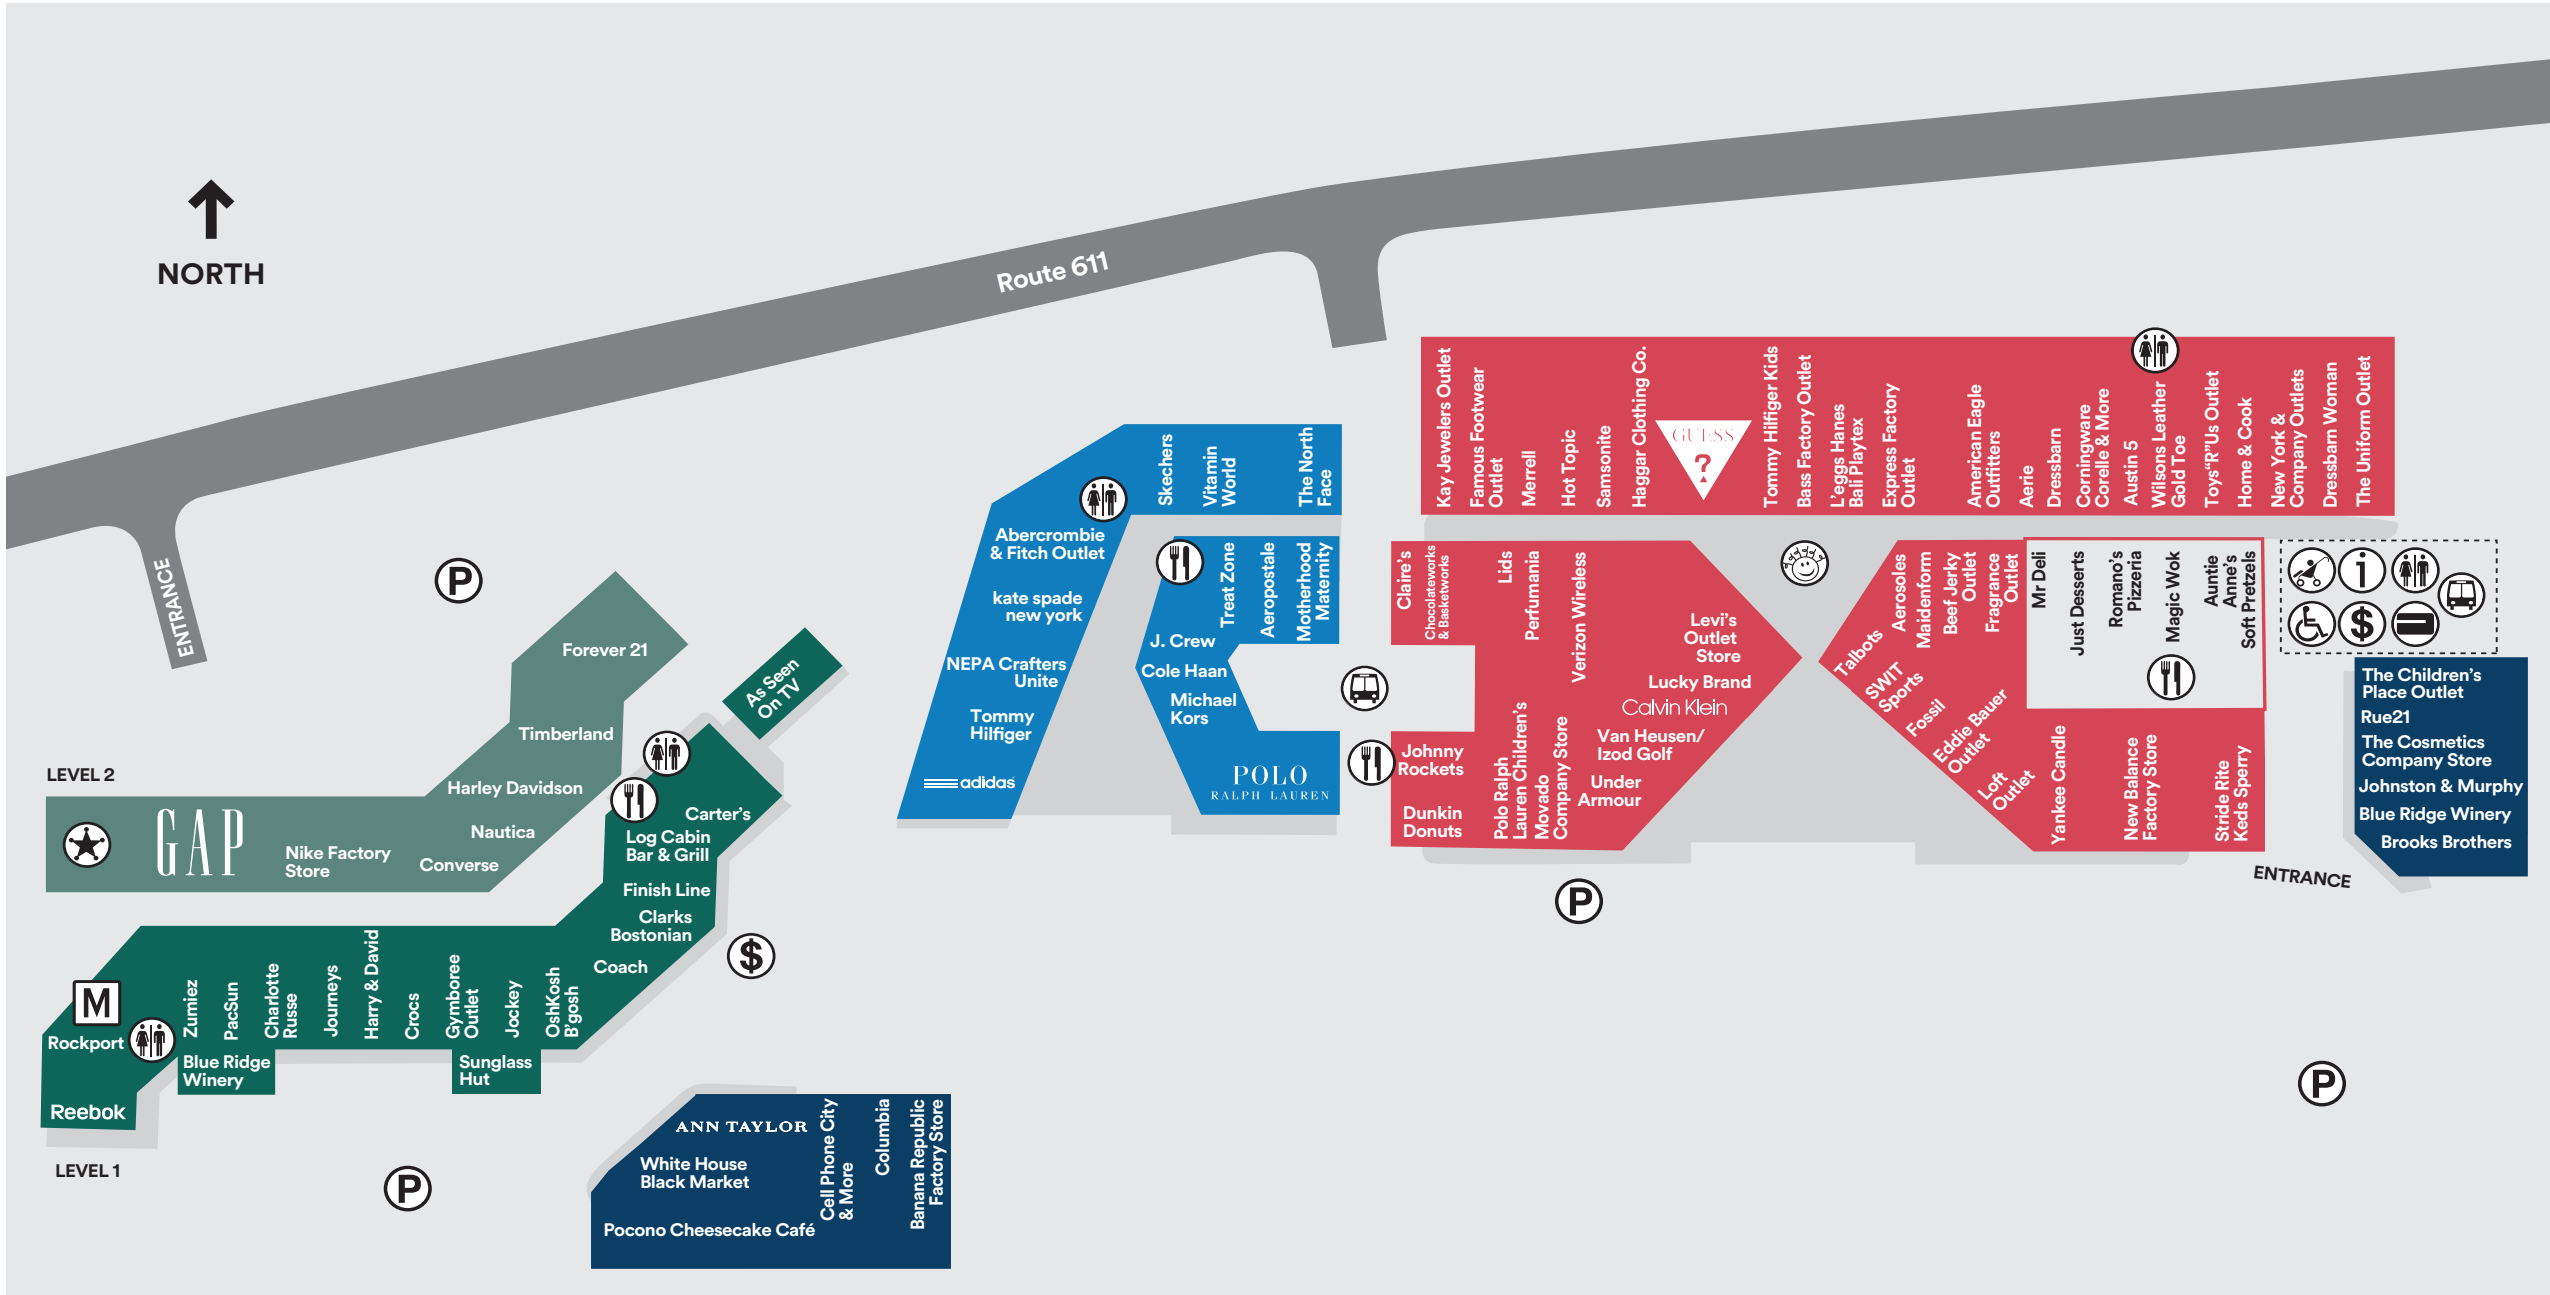

# MAP & DIRECTORY

The Crossings Premium Outlets®, a Simon Center

**crocs™**  
COME AS YOU ARE™

**\$15 OFF** YOUR PURCHASE OF \$60 OR MORE\*

**JOIN THE VIP SHOPPER CLUB**

VISIT [PREMIUMOUTLETS.COM/VIP](http://PREMIUMOUTLETS.COM/VIP)

<b>E-09</b>	Polo Ralph Lauren Factory Store	620-9688
<b>F-01</b>	Rue21	629-3605
<b>C-06</b>	Talbots	420-7200
<b>D-08</b>	Tommy Hilfiger	629-7093
<b>B-12</b>	Under Armour	629-3610
<b>A-23</b>	The Uniform Outlet	629-7999
<b>B-11</b>	Van Heusen/Izod Golf	629-3539
<b>H-01B</b>	White House Black Market	629-3750
<b>A-17</b>	Wilsons Leather	629-3918
<b>G-15</b>	Zumiez	629-3576

**MAP INFORMATION**

- Management Office
- Information
- Security
- Restrooms
- ATM
- Wheelchairs Available
- Bus Lines
- Gift Cards
- Play Area
- Stroller Rental
- Food

**CENTER HOURS**

Monday-Saturday	10AM-9PM
Sunday	10AM-8PM