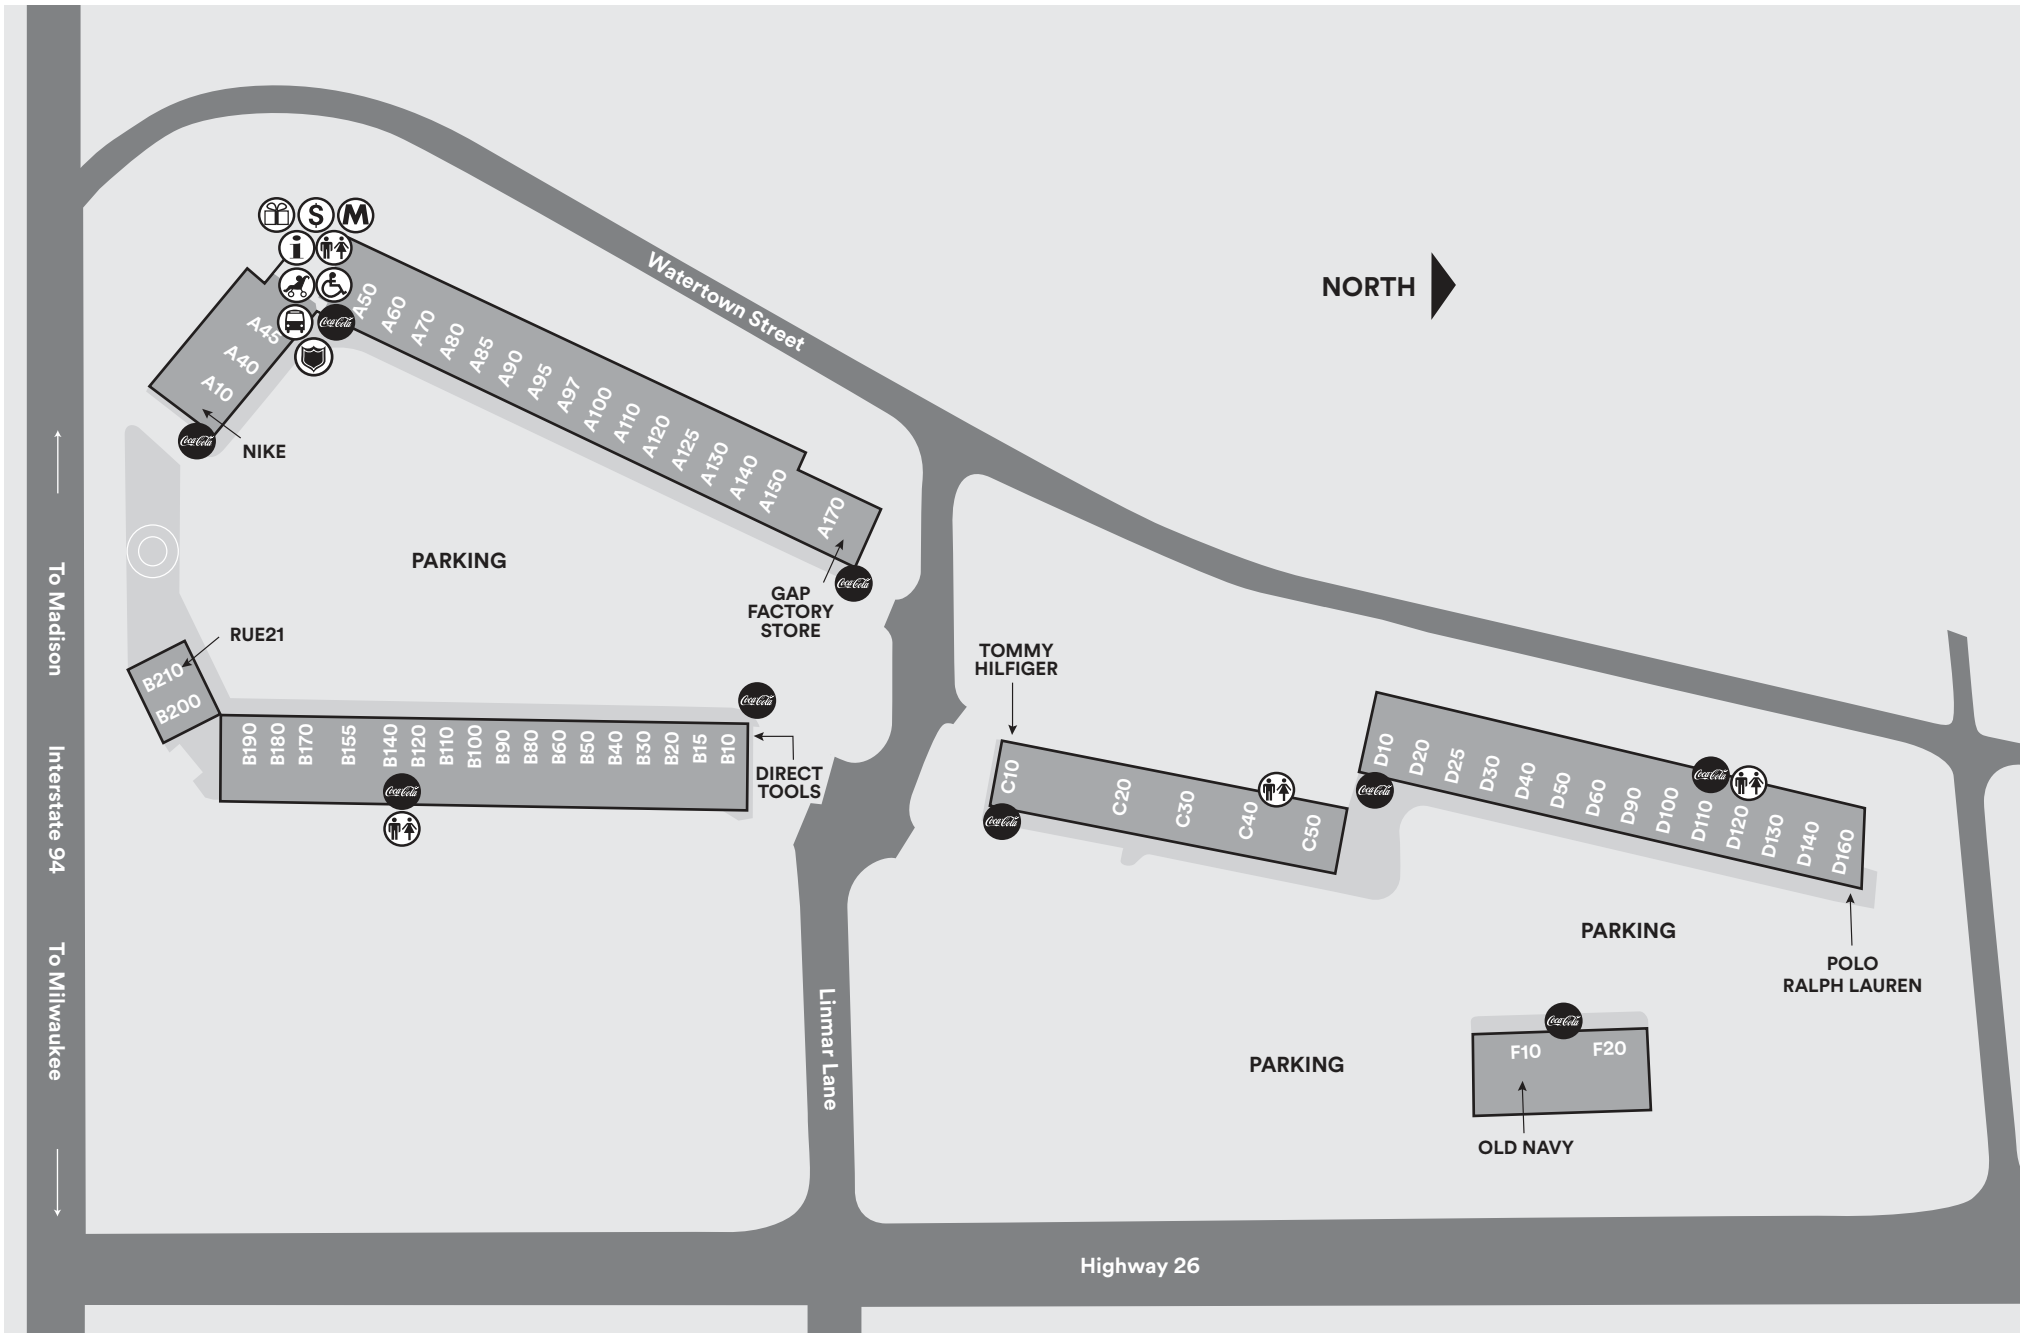

MAP & DIRECTORY

Johnson Creek Premium Outlets®, a Simon Center

DESIGNER FASHIONS & SPORTSWEAR

C-020	Adidas	699-4415
C-030	American Eagle Outfitters	699-2450
C-040	Ann Taylor Factory Store	699-2572
D-060	Banana Republic Factory Store	699-2494
D-130	Calvin Klein	699-2940
D-025	Casual Male XL	699-5133
A-110	Christopher & Banks	699-3802
D-090	Columbia Sportswear	699-3450
A-070	Dressbarn/Dressbarn Woman	699-4777
B-040	Eddie Bauer Outlet	699-4145
A-170	Gap Factory Store	699-4616
D-050	Jones New York	699-2098
A-097	L'eggs Hanes Bali Playtex	699-4900
C-050	Lane Bryant Outlet	699-3773
B-155	Loft Outlet	699-5990
B-190	Maurices	699-2826
D-100	Motherhood Maternity	699-5225
A-010	Nike Clearance Store	699-4950
F-010	Old Navy Outlet	699-5701
D-160	Polo Ralph Lauren Factory Store	699-2773
B-210	Rue21	699-3460
C-010	Tommy Hilfiger	699-2888
B-170	Under Armour	699-3331
A-100	Van Heusen	699-3236
A-120	Wilson's Leather	699-5044
B-120	Zumiez	699-2473

SHOES

A-150	Clarks Bostonian	699-3393
B-140	Crocs	699-2882
A-090	Easy Spirit	699-5250
A-130	Famous Footwear Outlet	699-4970
A-080	Finish Line	699-2987
A-040	G.H. Bass & Co.	699-3229
A-085	Rockford Footwear Depot	699-3195
A-095	Skechers	699-3561

MAP INFORMATION

-  Management Office
-  Information
-  Stroller Rental
-  Wheelchairs Available
-  Motorcoach Drop Off
-  ATM
-  Gift Cards
-  Restrooms
-  Security
-  Coca-Cola Vending Machines

CENTER HOURS

**JOHNSON CREEK
 PREMIUM OUTLETS®**
 A SIMON CENTER